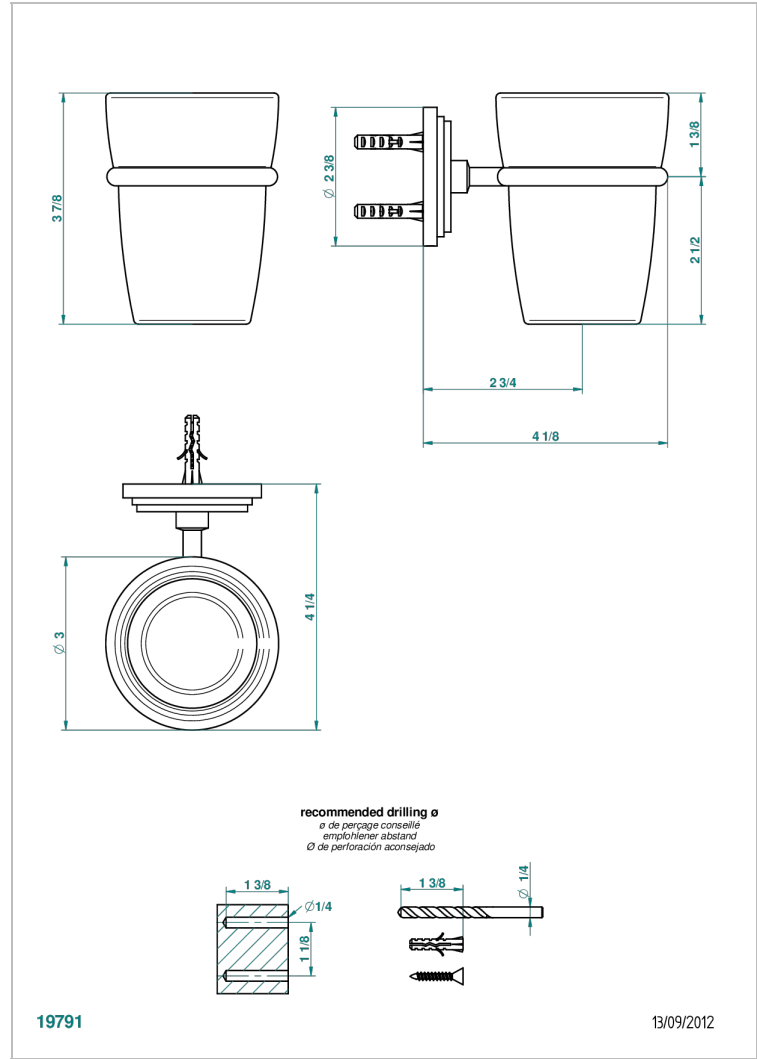

FAUBOURG WHITE PORCELAIN

G2K-536

Tumbler holder, wall mounted

CHARACTERISTIC

- Faubourg White Porcelain
- Tumbler holder, wall mounted

AVAILABLE FINITIONS

Black ceram - D30
 Blush PVD - H62
 Brass color PVD - H49
 Brown bronze color PVD - F33
 Chrome polished - A02
 Chrome polished / gold polished - G02