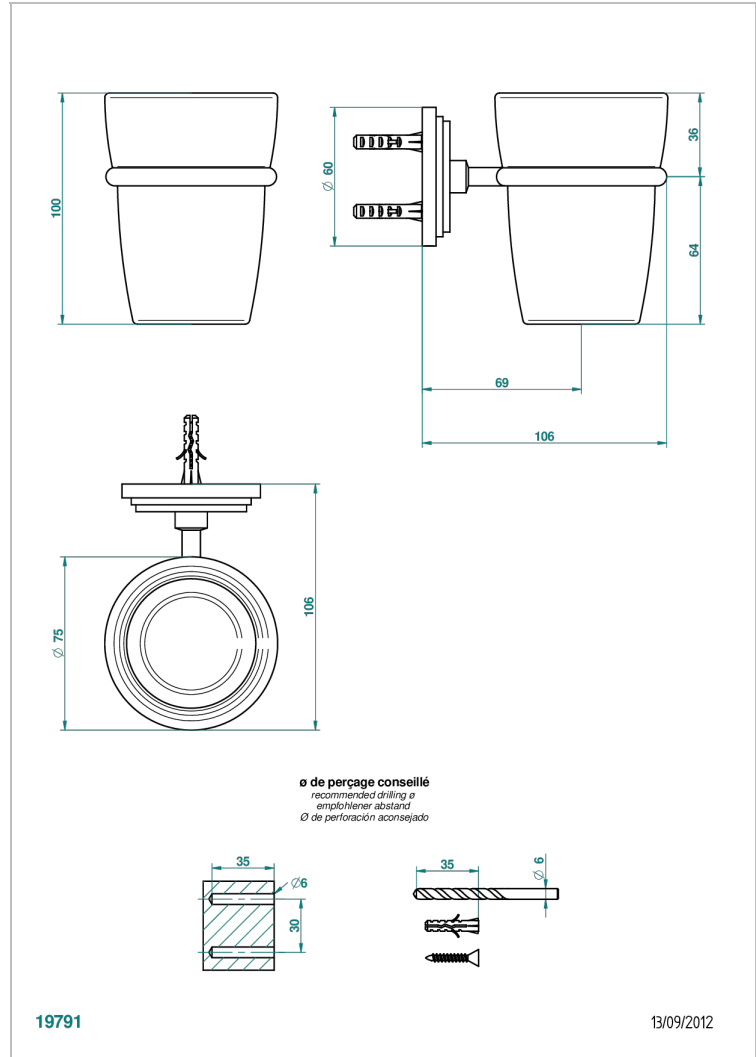

FAUBOURG WHITE PORCELAIN

G2K-536

Wall mounted glass tumbler and holder

19791

13/09/2012

CHARACTERISTIC

- Faubourg White Porcelain
- Wall mounted glass tumbler and holder

AVAILABLE FINITIONS