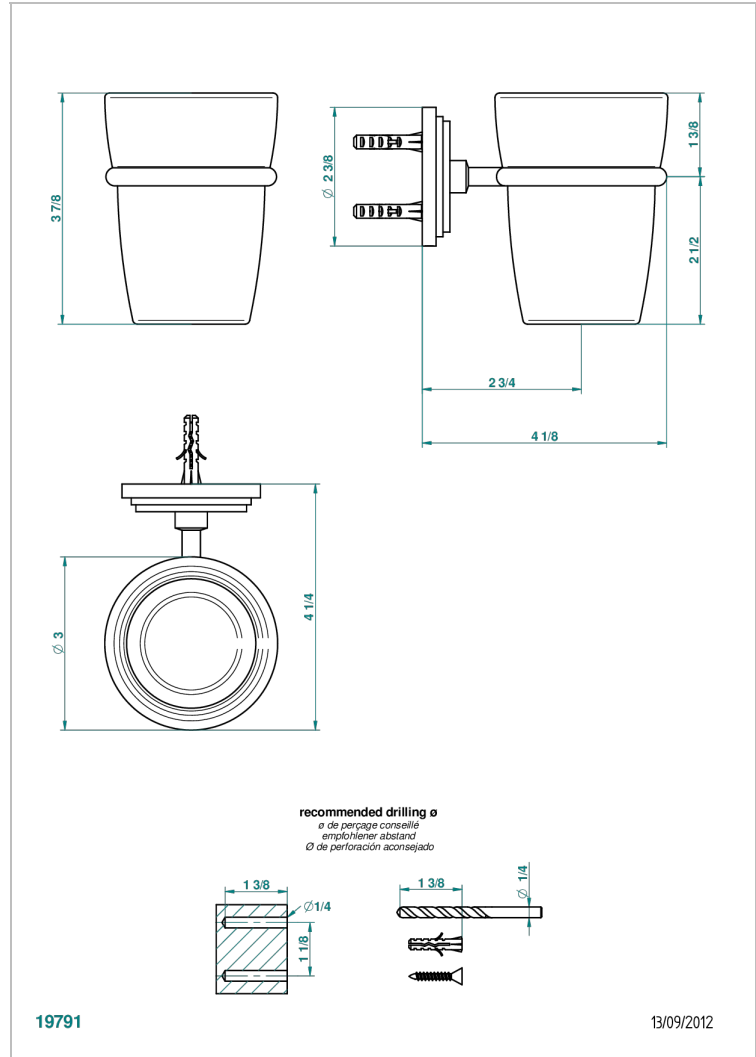

FAUBOURG WHITE PORCELAIN

G2K-536

Wall mounted glass tumbler and holder

THG[®]
PARIS

CHARACTERISTIC

- Faubourg White Porcelain
- Wall mounted glass tumbler and holder

AVAILABLE FINITIONS

Antique nickel - H28
 Black ceram - D30
 Blush PVD - H62
 Brass color PVD - H49
 Brown bronze color PVD - F33
 Gold color PVD - H52