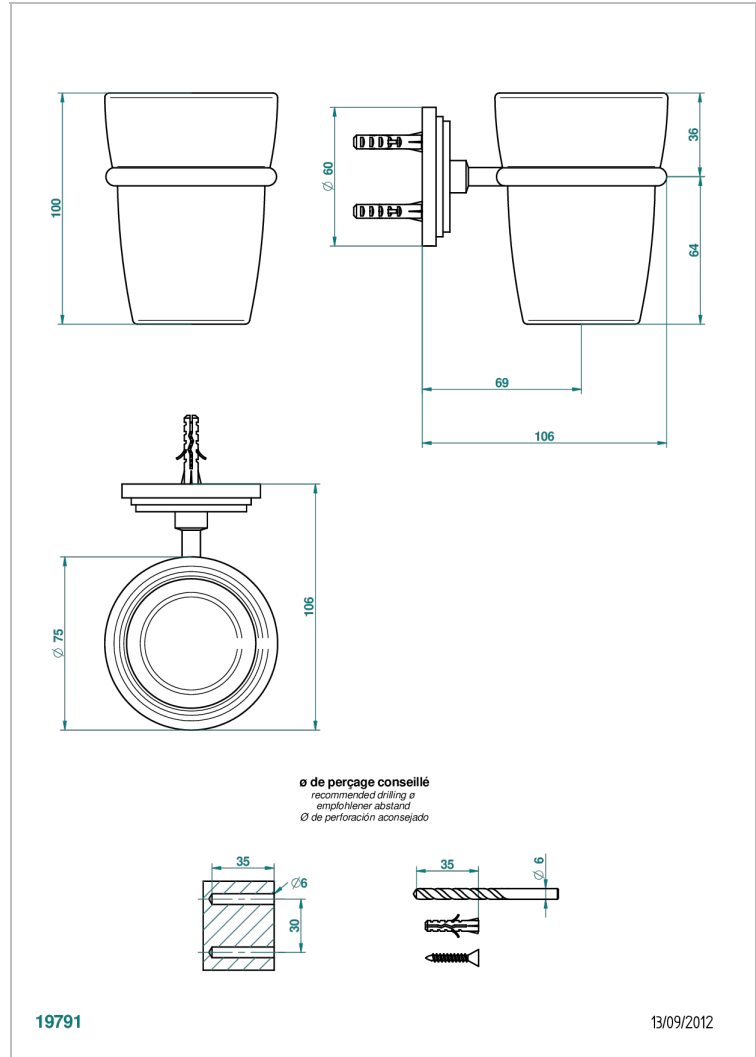

FAUBOURG WHITE PORCELAIN

G2K-536

Wall mounted glass tumbler and holder

CHARACTERISTIC

- Faubourg White Porcelain
- Wall mounted glass tumbler and holder

AVAILABLE FINITIONS

Antique nickel - H28
Black ceram - D30
Blush PVD - H62
Brass color PVD - H49
Brown bronze color PVD - F33
Gold color PVD - H52