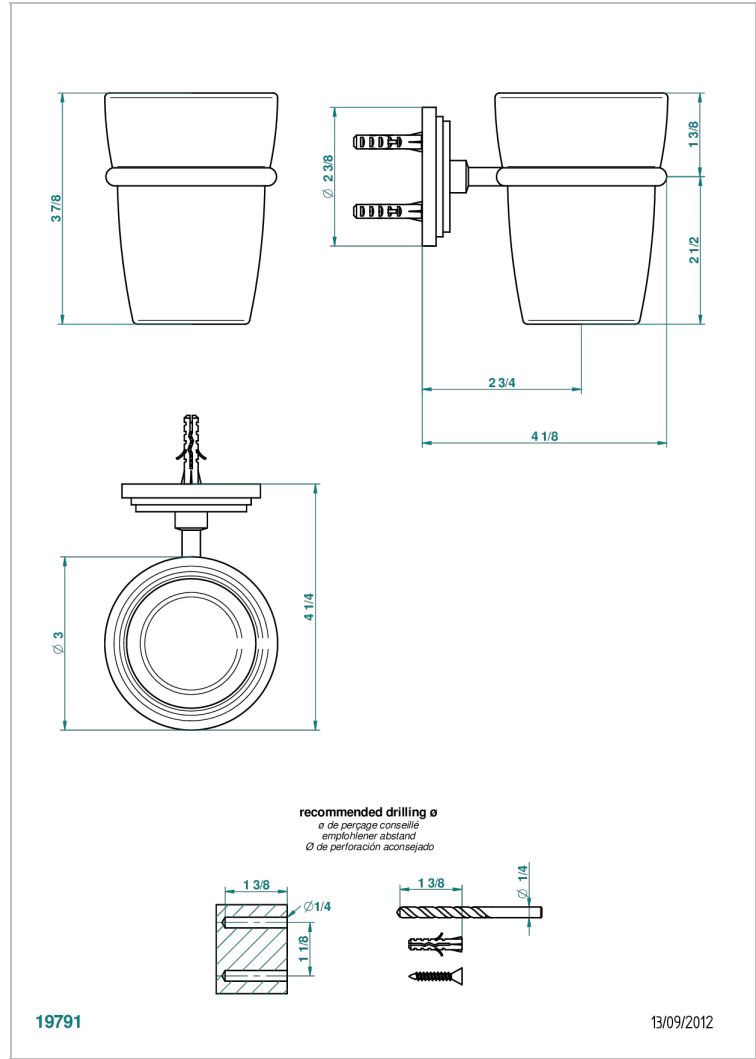

# FAUBOURG WHITE PORCELAIN

G2K-536

Wall mounted glass tumbler and holder

THG<sup>®</sup>  
PARIS

## CHARACTERISTIC

- Faubourg White Porcelain
- Wall mounted glass tumbler and holder