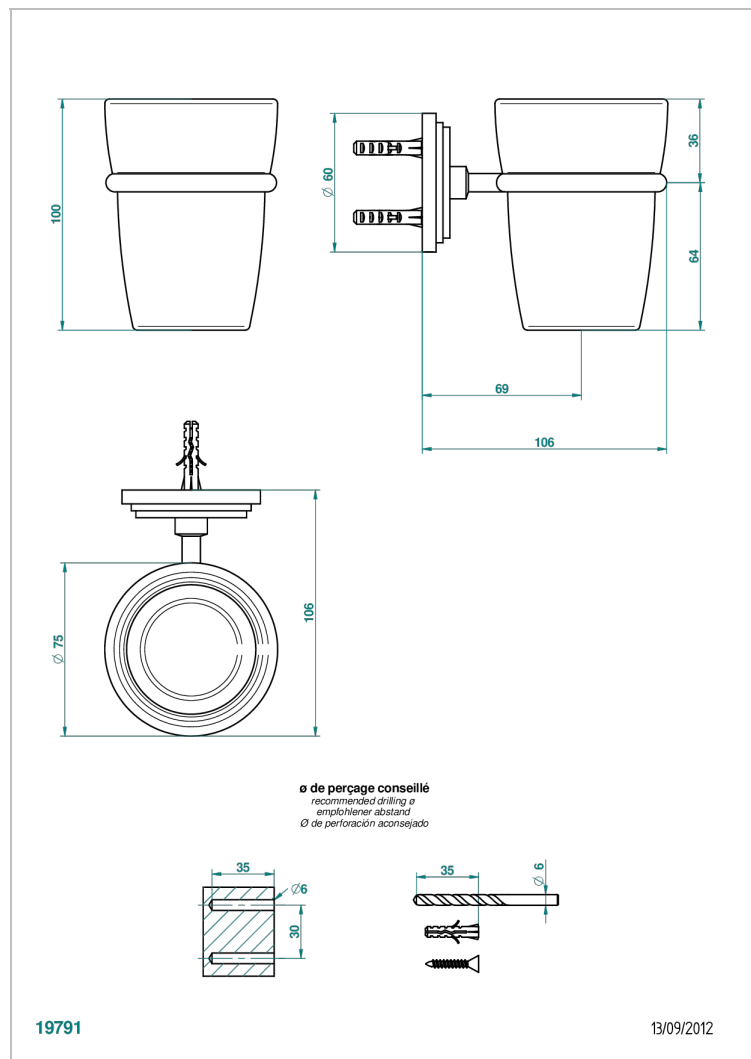

FAUBOURG WHITE PORCELAIN WITH LEVER HANDLES

G2J-536

Tumbler holder, wall mounted

CHARACTERISTIC

- Faubourg White Porcelain with lever handles
- Tumbler holder, wall mounted

AVAILABLE FINITIONS

Black ceram - D30
Blush PVD - H62
Brass color PVD - H49
Brown bronze color PVD - F33
Chrome polished - A02
Chrome polished / gold polished - G02