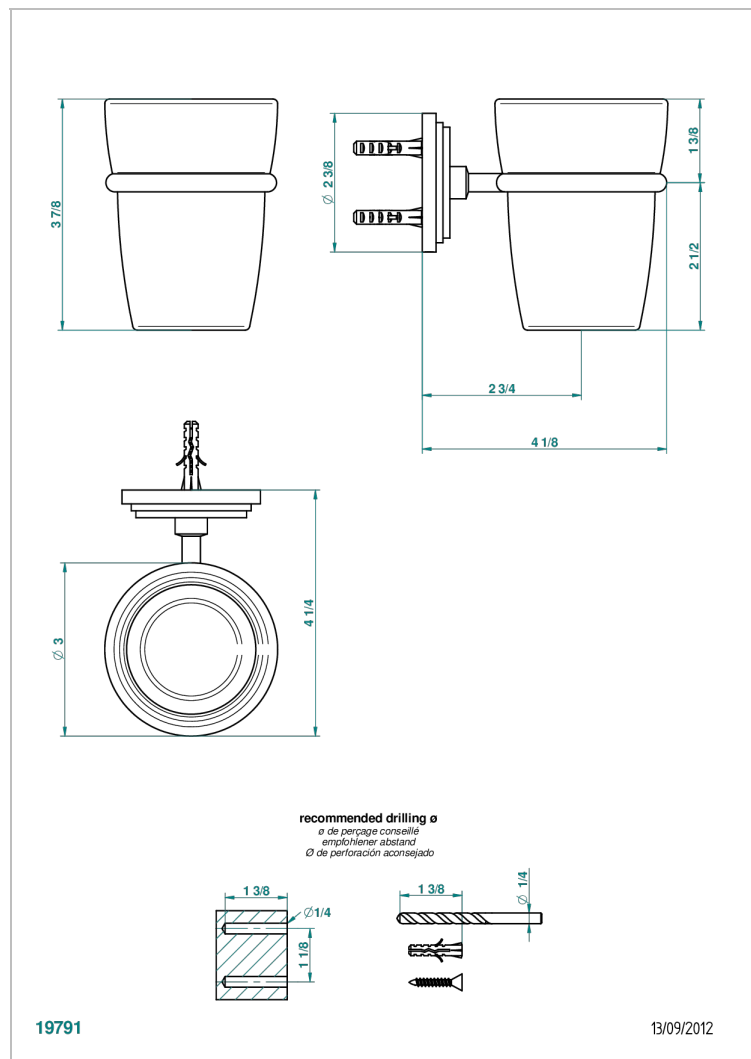

FAUBOURG WHITE PORCELAIN WITH LEVER HANDLES

G2J-536

Tumbler holder, wall mounted

CHARACTERISTIC

- Faubourg White Porcelain with lever handles
- Tumbler holder, wall mounted

AVAILABLE FINITIONS

Black ceram - D30
 Blush PVD - H62
 Brass color PVD - H49
 Brown bronze color PVD - F33
 Chrome polished - A02
 Chrome polished / gold polished - G02