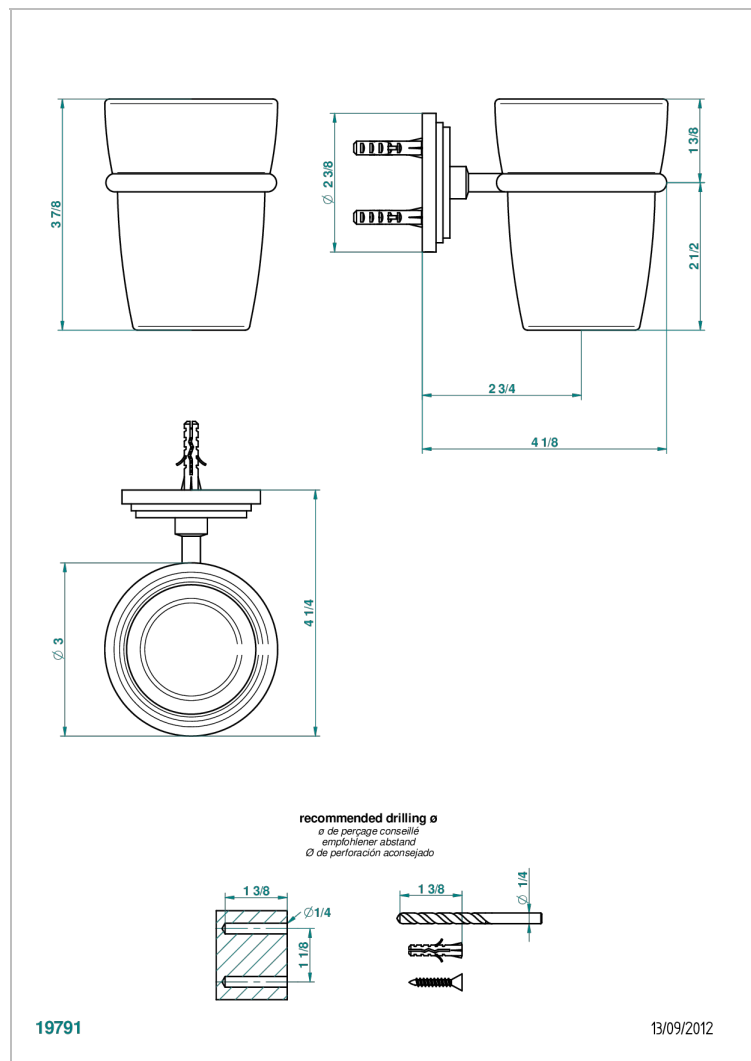

FAUBOURG WHITE PORCELAIN WITH LEVER

G2J-536

Wall mounted glass tumbler and holder

CHARACTERISTIC

- Faubourg White Porcelain with lever
- Wall mounted glass tumbler and holder

AVAILABLE FINITIONS

Antique nickel - H28
 Black ceram - D30
 Blush PVD - H62
 Brass color PVD - H49
 Brown bronze color PVD - F33
 Gold color PVD - H52