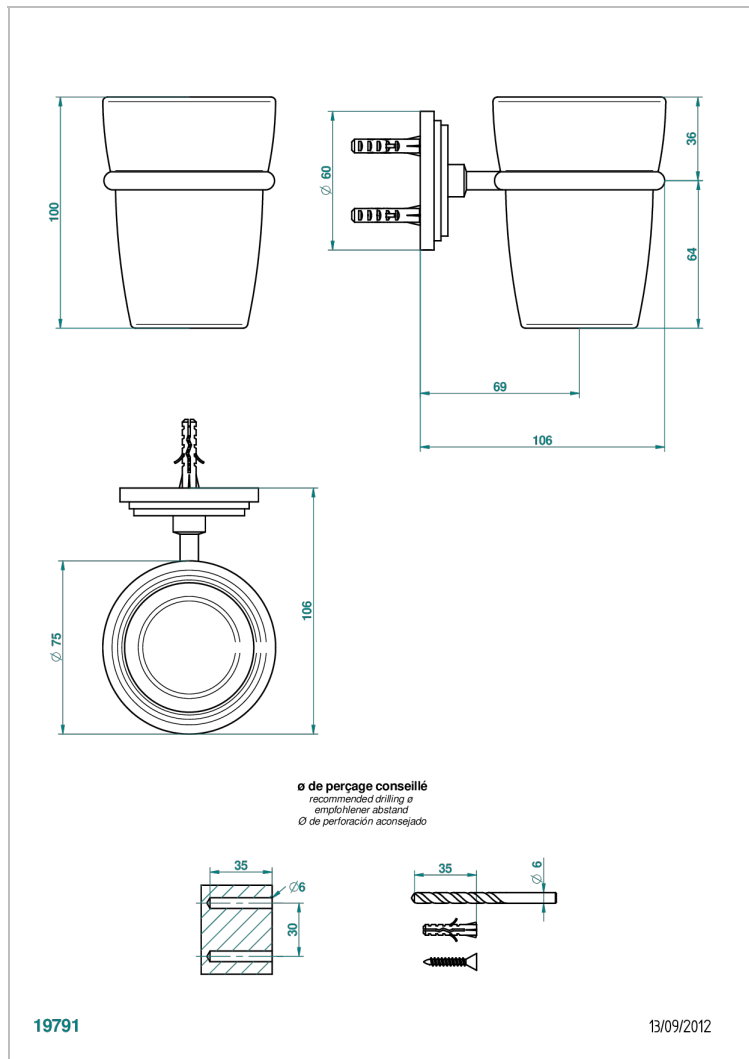

FAUBOURG WHITE PORCELAIN WITH LEVER

G2J-536

Wall mounted glass tumbler and holder

CHARACTERISTIC

- Faubourg White Porcelain with lever
- Wall mounted glass tumbler and holder

AVAILABLE FINITIONS

Antique nickel - H28
Black ceram - D30
Blush PVD - H62
Brass color PVD - H49
Brown bronze color PVD - F33
Gold color PVD - H52