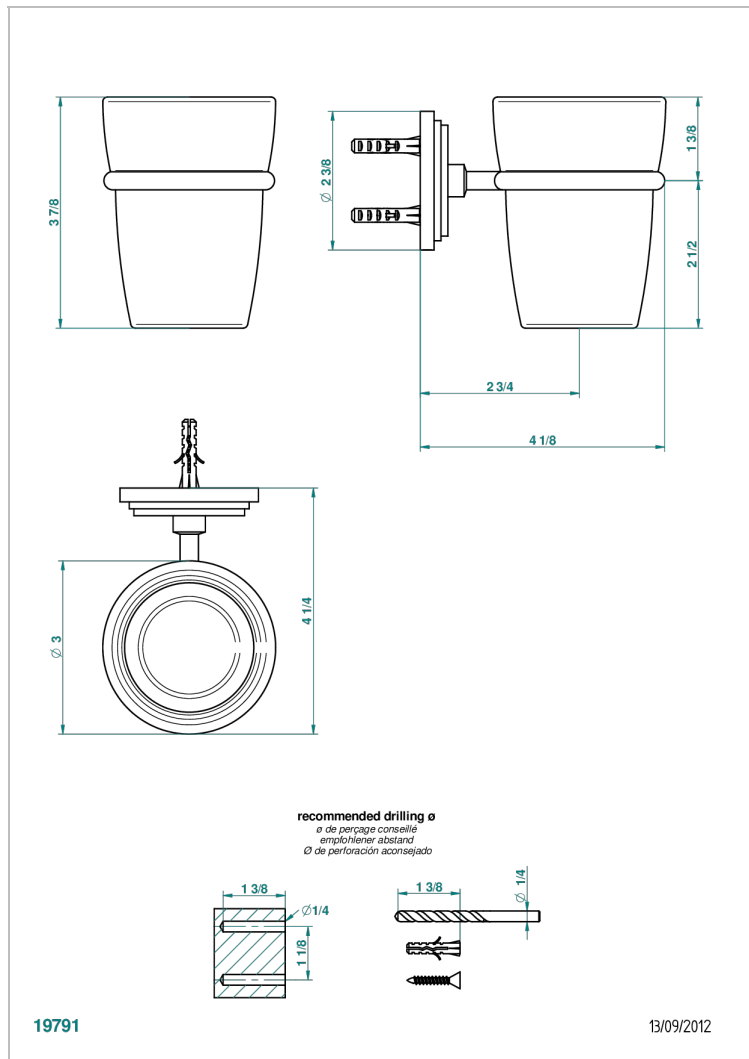

FAUBOURG WHITE PORCELAIN WITH LEVER

G2J-536

Wall mounted glass tumbler and holder

CHARACTERISTIC

- Faubourg White Porcelain with lever
- Wall mounted glass tumbler and holder

AVAILABLE FINITIONS

Antique nickel - H28
Black ceram - D30
Blush PVD - H62
Brass color PVD - H49
Brown bronze color PVD - F33
Gold color PVD - H52