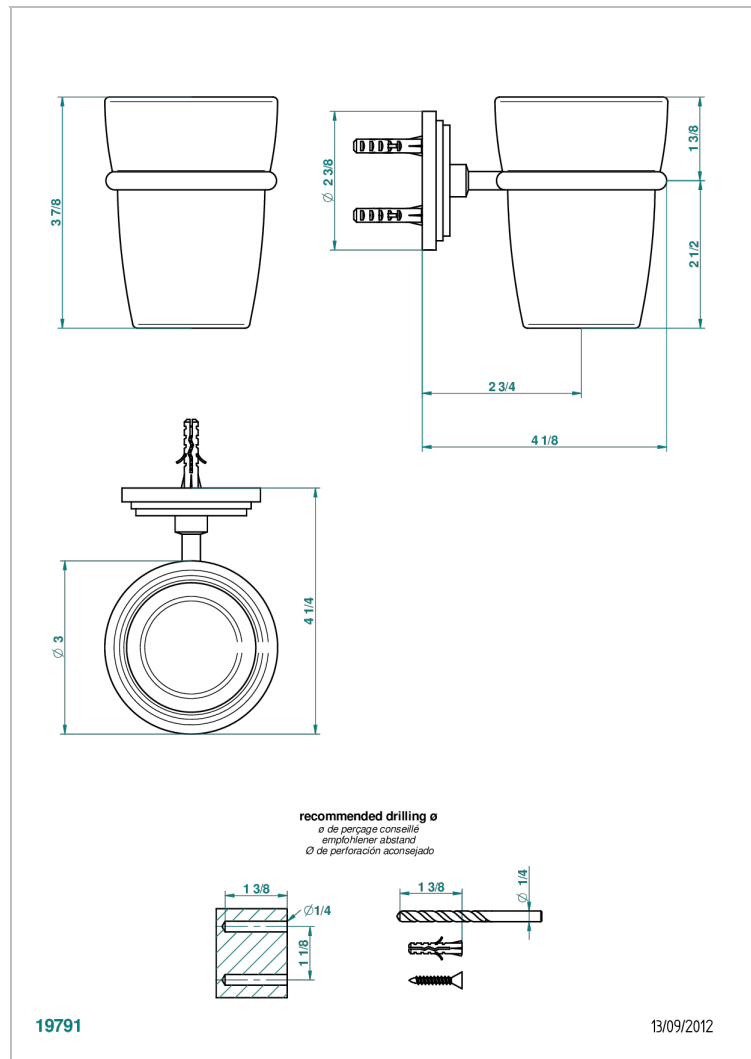

# FAUBOURG WHITE PORCELAIN WITH LEVER

G2J-536

Wall mounted glass tumbler and holder

## CHARACTERISTIC

- Faubourg White Porcelain with lever
- Wall mounted glass tumbler and holder