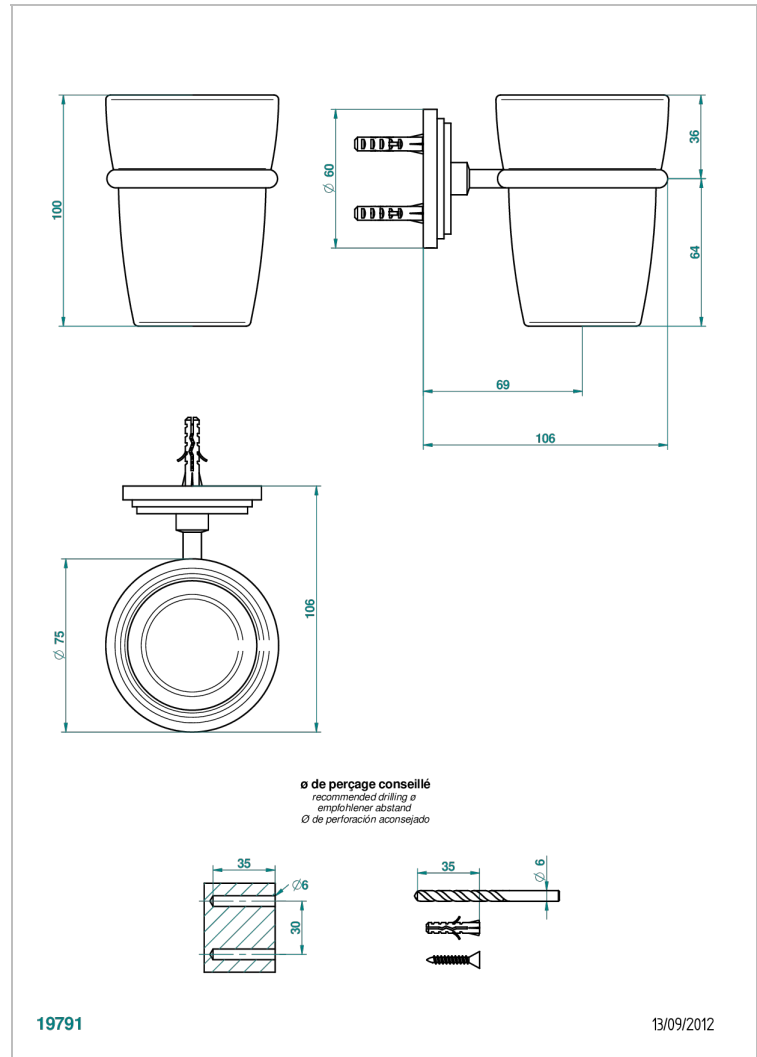

LE 9 NERO MARQUINA

G2I-536

Tumbler holder, wall mounted

THG[®]
PARIS

CHARACTERISTIC

- Le 9 Nero Marquina
- Tumbler holder, wall mounted

AVAILABLE FINITIONS

Black ceram - D30
Blush PVD - H62
Brass color PVD - H49
Brown bronze color PVD - F33
Chrome polished - A02
Chrome polished / gold polished - G02