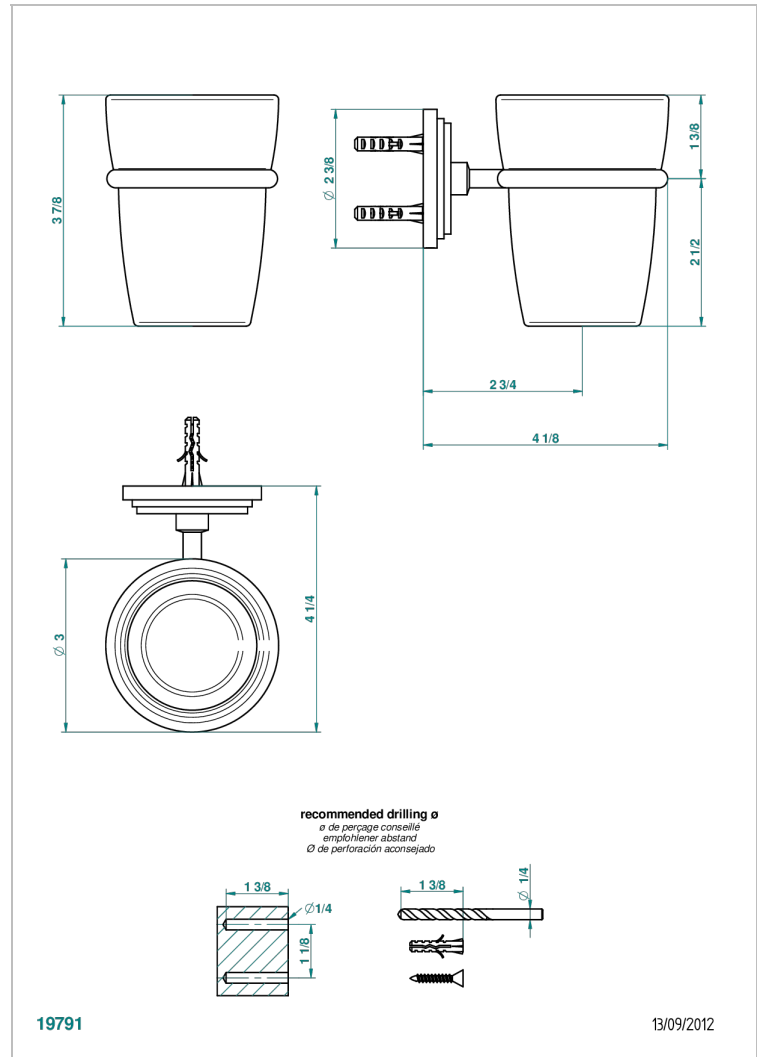

LE 9 NERO MARQUINA

G2I-536

Tumbler holder, wall mounted

THG[®]
PARIS

CHARACTERISTIC

- Le 9 Nero Marquina
- Tumbler holder, wall mounted

AVAILABLE FINITIONS

Black ceram - D30
Blush PVD - H62
Brass color PVD - H49
Brown bronze color PVD - F33
Chrome polished - A02
Chrome polished / gold polished - G02