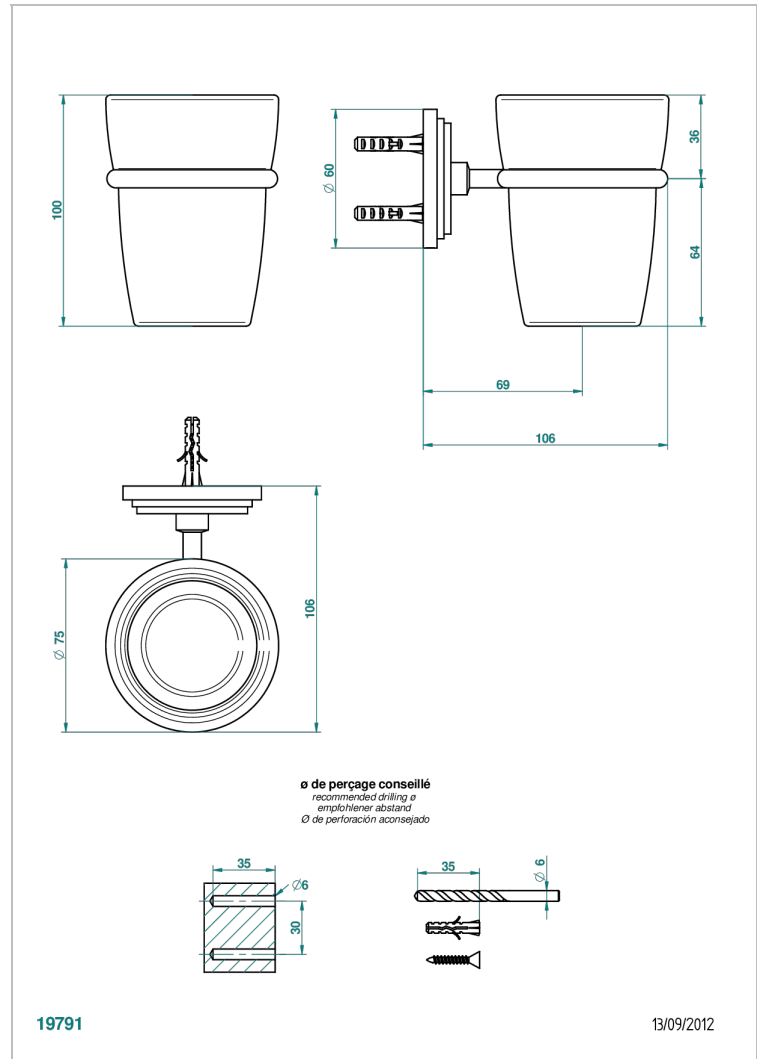

LE 9 NERO MARQUINA

G2I-536

Wall mounted glass tumbler and holder

THG[®]
PARIS

CHARACTERISTIC

- Le 9 Nero Marquina
- Wall mounted glass tumbler and holder

AVAILABLE FINITIONS

Antique nickel - H28
Black ceram - D30
Blush PVD - H62
Brass color PVD - H49
Brown bronze color PVD - F33
Gold color PVD - H52