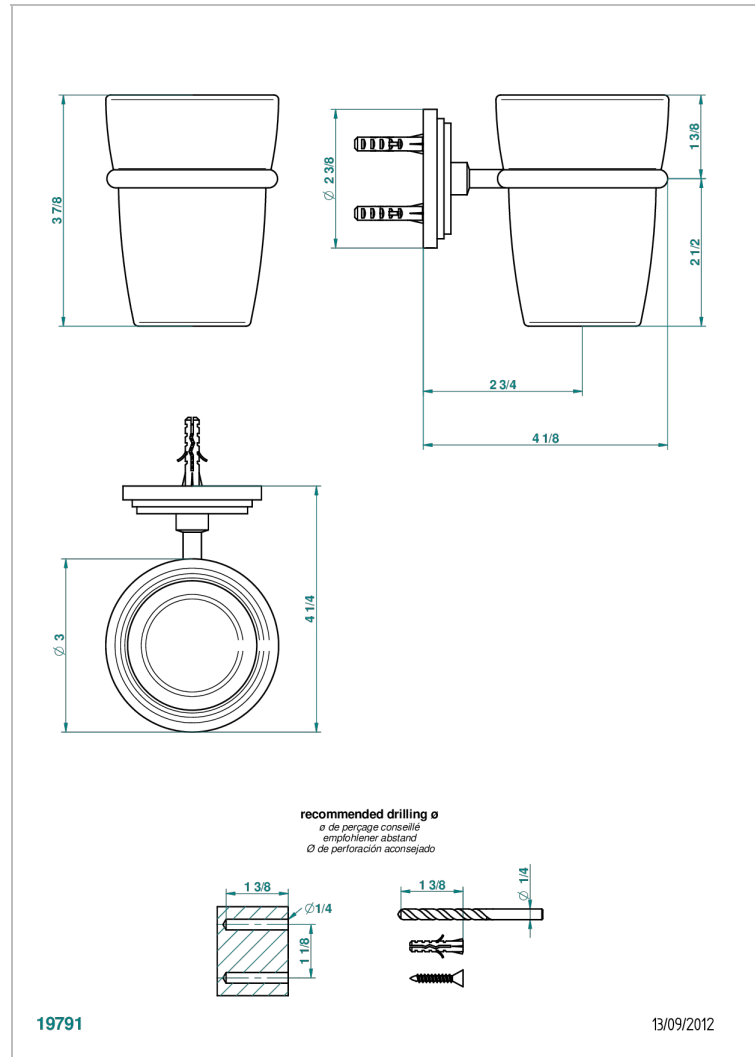

LE 9 NERO MARQUINA

G2I-536

Wall mounted glass tumbler and holder

THG[®]
PARIS

CHARACTERISTIC

- Le 9 Nero Marquina
- Wall mounted glass tumbler and holder

AVAILABLE FINITIONS

Antique nickel - H28
Black ceram - D30
Blush PVD - H62
Brass color PVD - H49
Brown bronze color PVD - F33
Gold color PVD - H52