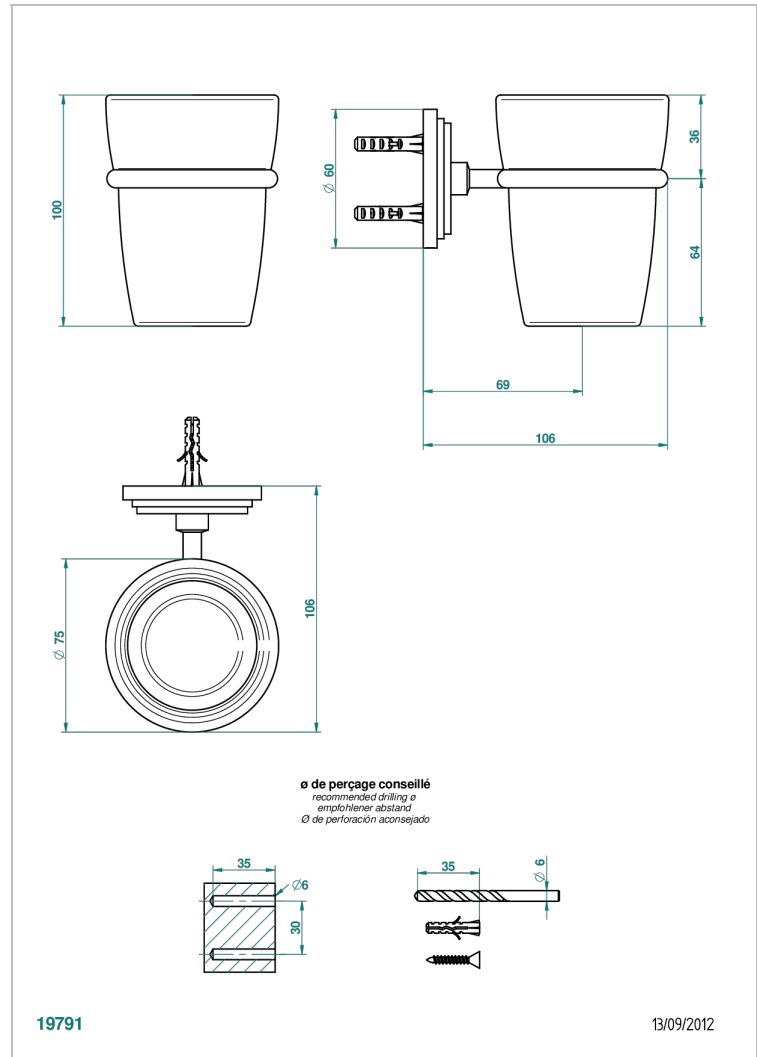

LE 9 NERO MARQUINA

G2I-536

Wall mounted glass tumbler and holder

THG[®]
PARIS

CHARACTERISTIC

- Le 9 Nero Marquina
- Wall mounted glass tumbler and holder

AVAILABLE FINITIONS

Antique nickel - H28
Black ceram - D30
Blush PVD - H62
Brass color PVD - H49
Brown bronze color PVD - F33
Gold color PVD - H52