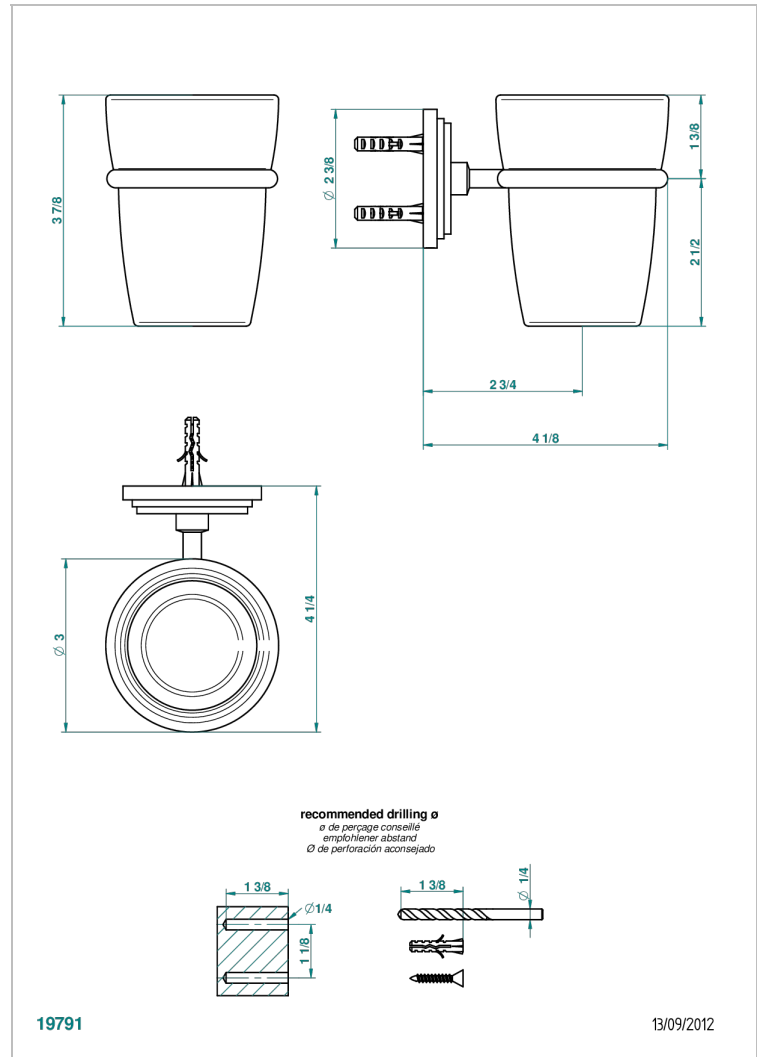

LE 9 NERO MARQUINA

G2I-536

Wall mounted glass tumbler and holder

THG[®]
PARIS

CHARACTERISTIC

- Le 9 Nero Marquina
- Wall mounted glass tumbler and holder

AVAILABLE FINITIONS

Antique nickel - H28
Black ceram - D30
Blush PVD - H62
Brass color PVD - H49
Brown bronze color PVD - F33
Gold color PVD - H52