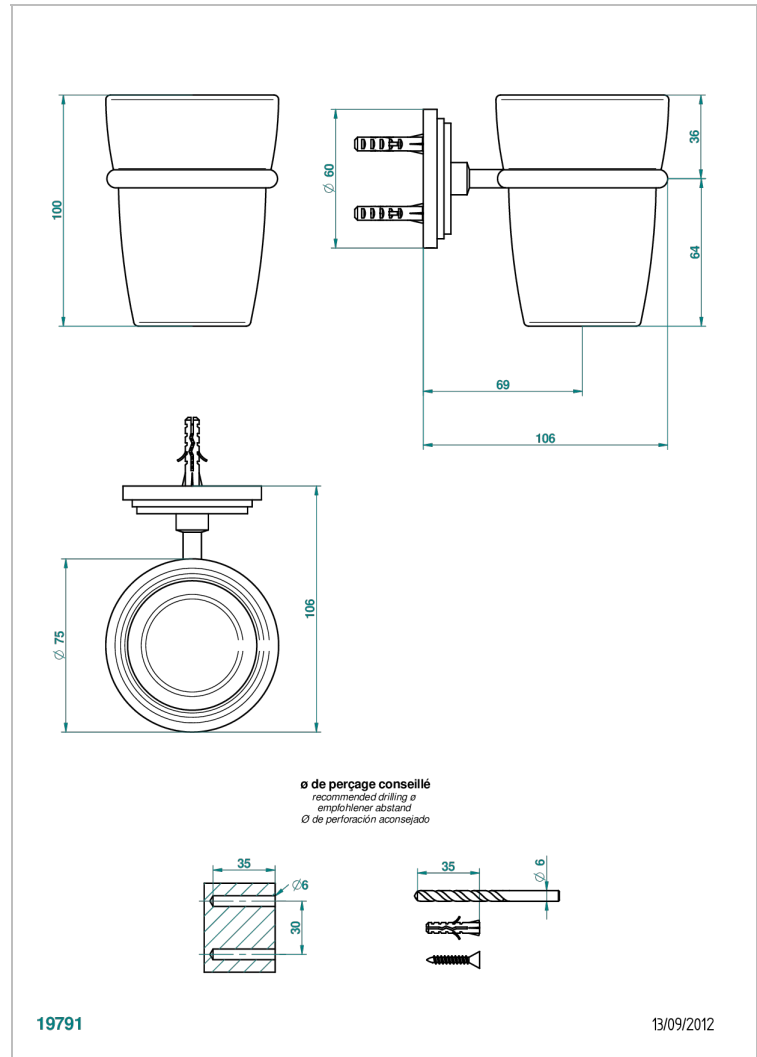

# LE 9 HOWLITE

G2H-536

Tumbler holder, wall mounted

THG<sup>®</sup>  
PARIS

## CHARACTERISTIC

- Le 9 Howlite
- Tumbler holder, wall mounted