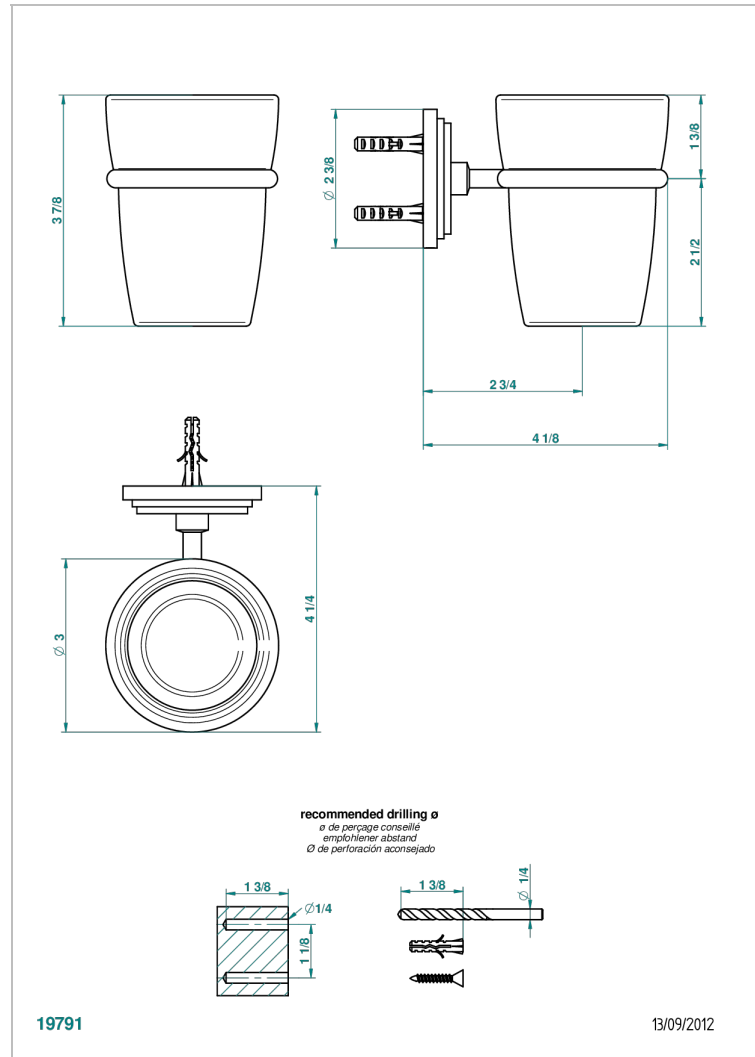

LE 9 HOWLITE

G2H-536

Tumbler holder, wall mounted

THG[®]
PARIS

CHARACTERISTIC

- Le 9 Howlite
- Tumbler holder, wall mounted

AVAILABLE FINITIONS

Black ceram - D30
Blush PVD - H62
Brass color PVD - H49
Brown bronze color PVD - F33
Chrome polished - A02
Chrome polished / gold polished - G02