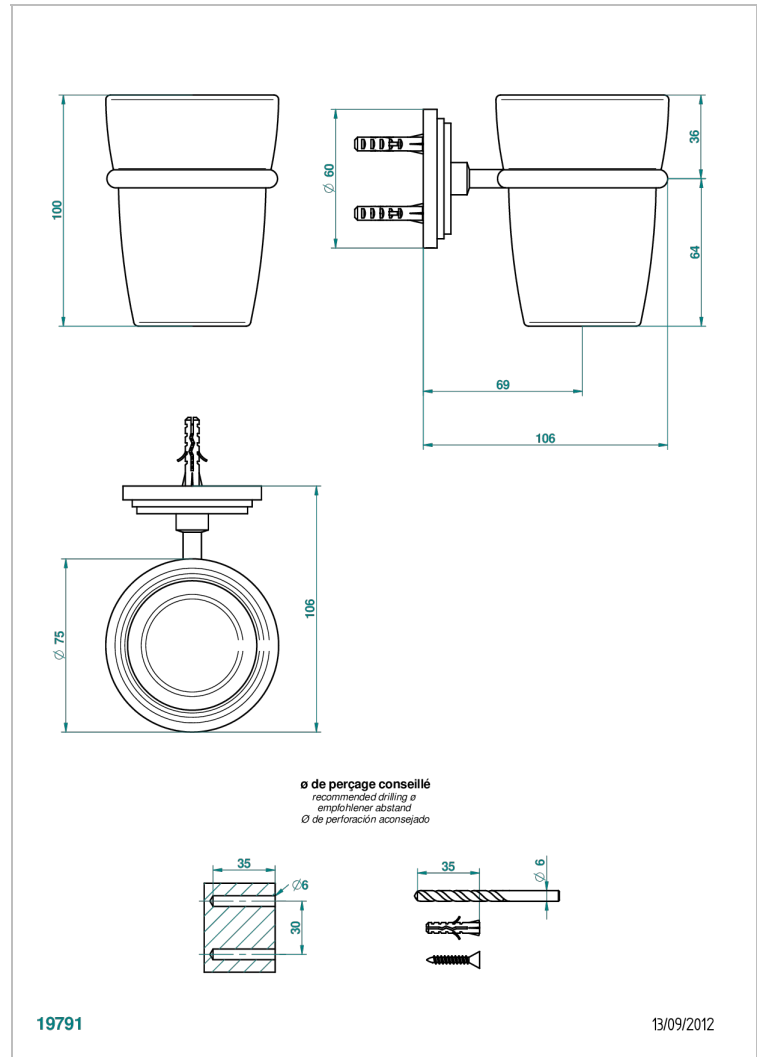

# LE 9 HOWLITE

G2H-536

Wall mounted glass tumbler and holder

THG<sup>®</sup>  
PARIS

## CHARACTERISTIC

- Le 9 Howlite
- Wall mounted glass tumbler and holder