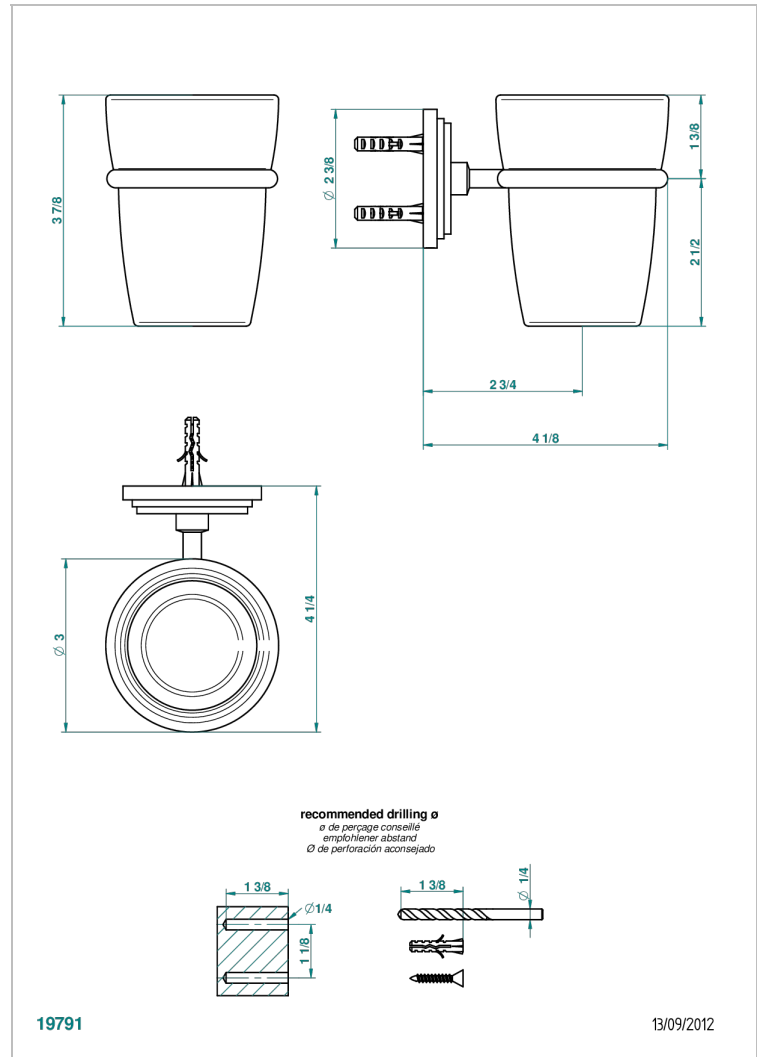

LE 9 HOWLITE

G2H-536

Wall mounted glass tumbler and holder

THG[®]
PARIS

CHARACTERISTIC

- Le 9 Howlite
- Wall mounted glass tumbler and holder

AVAILABLE FINITIONS

Antique nickel - H28
Black ceram - D30
Blush PVD - H62
Brass color PVD - H49
Brown bronze color PVD - F33
Gold color PVD - H52