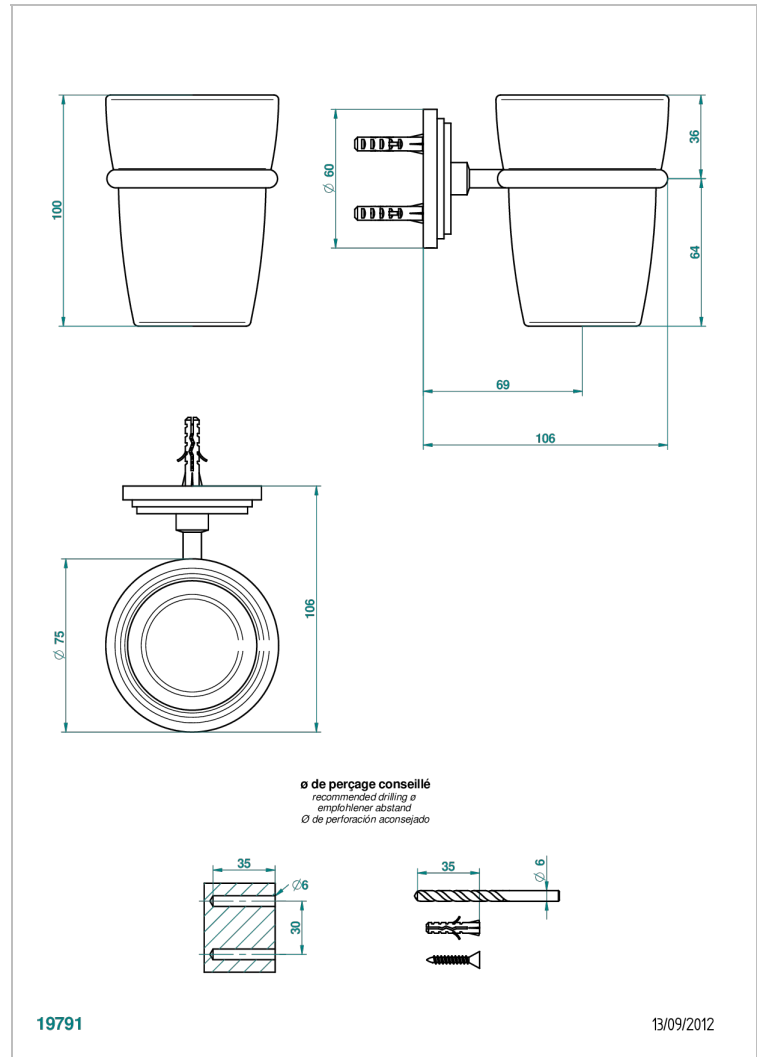

LE 9 HOWLITE

G2H-536

Wall mounted glass tumbler and holder

THG[®]
PARIS

CHARACTERISTIC

- Le 9 Howlite
- Wall mounted glass tumbler and holder

AVAILABLE FINITIONS

Antique nickel - H28
Black ceram - D30
Blush PVD - H62
Brass color PVD - H49
Brown bronze color PVD - F33
Gold color PVD - H52