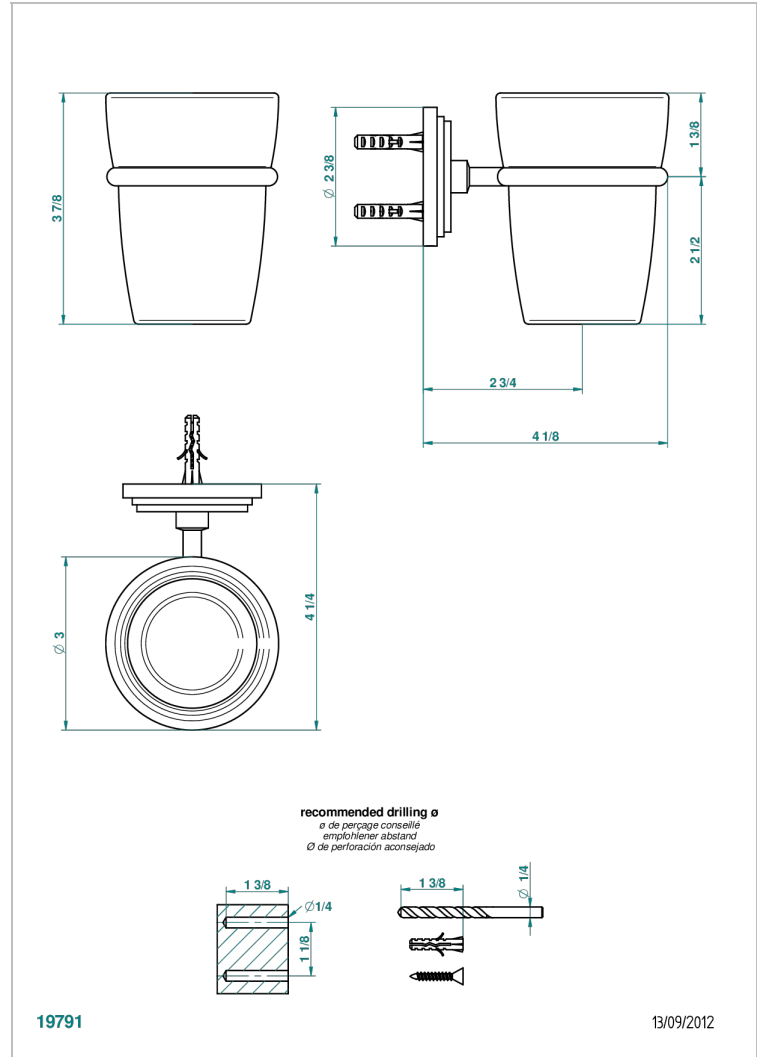

LE 9 HOWLITE

G2H-536

Wall mounted glass tumbler and holder

CHARACTERISTIC

- Le 9 Howlite
- Wall mounted glass tumbler and holder

AVAILABLE FINITIONS

Antique nickel - H28
Black ceram - D30
Blush PVD - H62
Brass color PVD - H49
Brown bronze color PVD - F33
Gold color PVD - H52