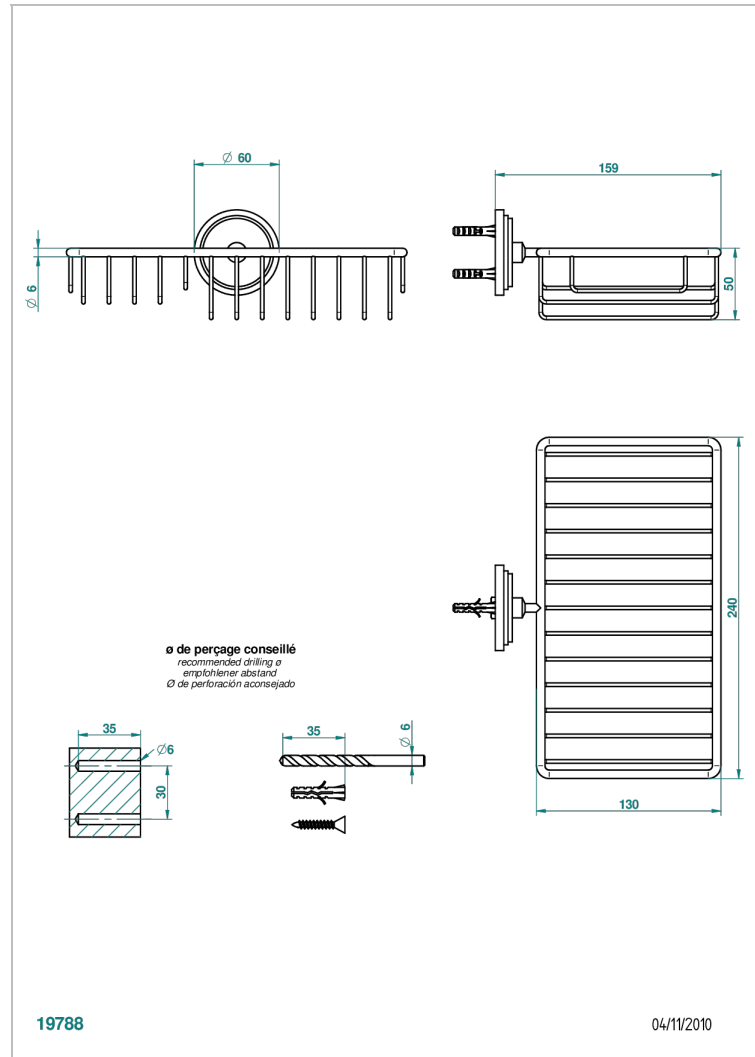

# FAUBOURG METAL WITH LEVER HANDLES

G2U-2620

Soap and sponge holder, wall mounted

THG<sup>®</sup>  
PARIS

## CHARACTERISTIC

- Faubourg Metal with lever handles
- Soap and sponge holder, wall mounted