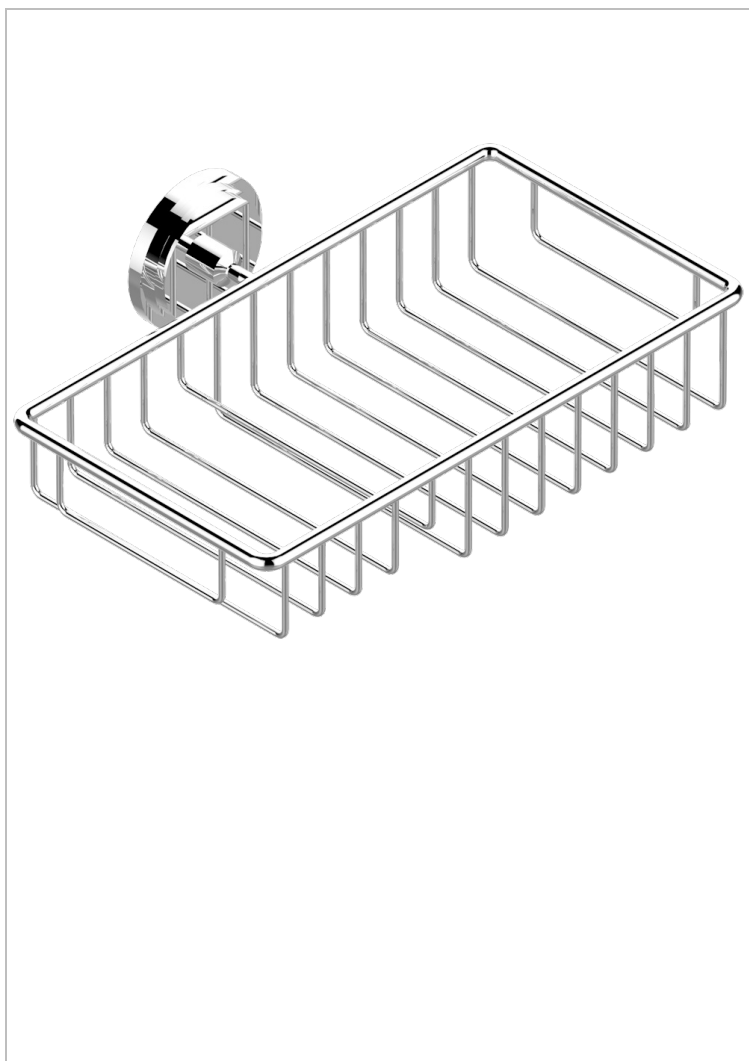

FAUBOURG METAL WITH LEVER HANDLES

G2U-2620

Soap and sponge holder, wall mounted

CHARACTERISTIC

- Faubourg Metal with lever handles
- Soap and sponge holder, wall mounted

AVAILABLE FINITIONS

Black ceram - D30
Blush PVD - H62
Brass color PVD - H49
Brown bronze color PVD - F33
Chrome polished - A02
Chrome polished / gold polished - G02