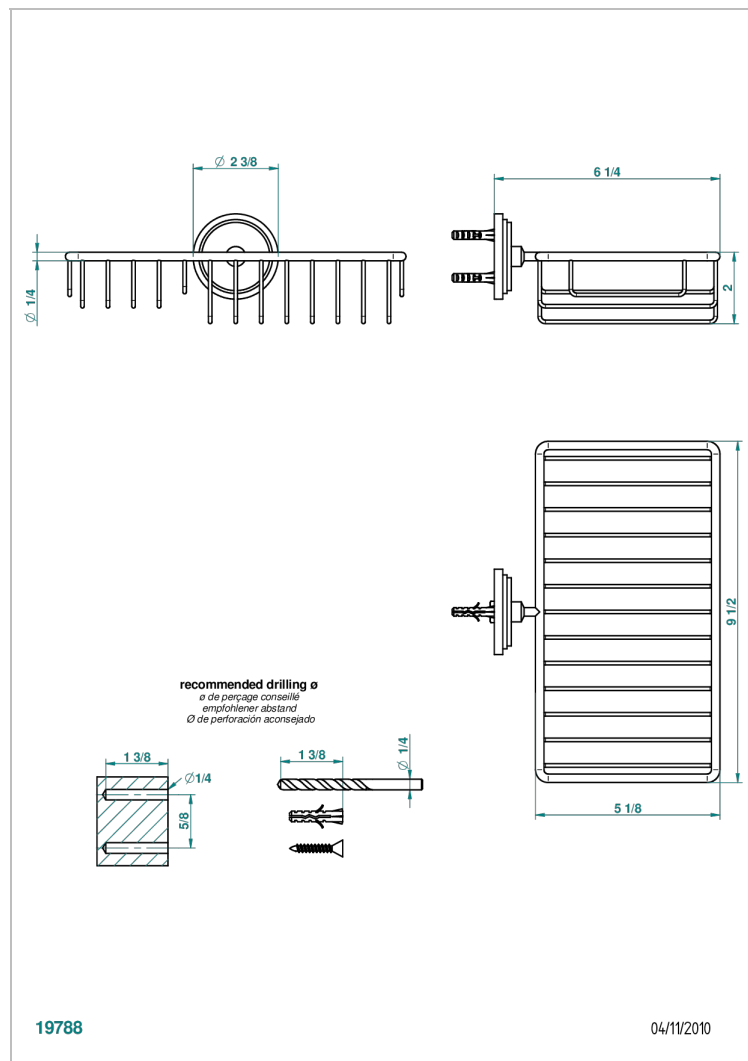

FAUBOURG METAL WITH LEVER HANDLES

G2U-2620

Soap and sponge holder, wall mounted

CHARACTERISTIC

- Faubourg Metal with lever handles
- Soap and sponge holder, wall mounted

AVAILABLE FINITIONS

Black ceram - D30
Blush PVD - H62
Brass color PVD - H49
Brown bronze color PVD - F33
Chrome polished - A02
Chrome polished / gold polished - G02