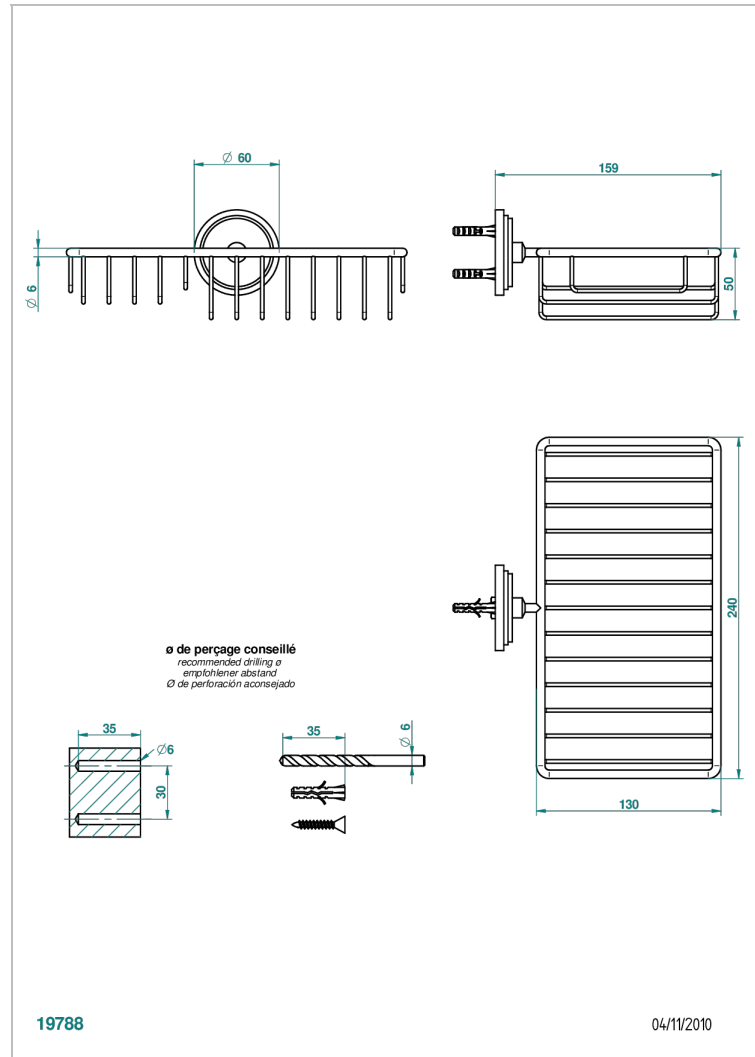

FAUBOURG METAL WITH LEVER

G2U-2620

Combined soap and sponge holder with flange, 240 x 130 mm

THG[®]
PARIS

CHARACTERISTIC

- Faubourg Metal with lever
- Combined soap and sponge holder with flange, 240 x 130 mm