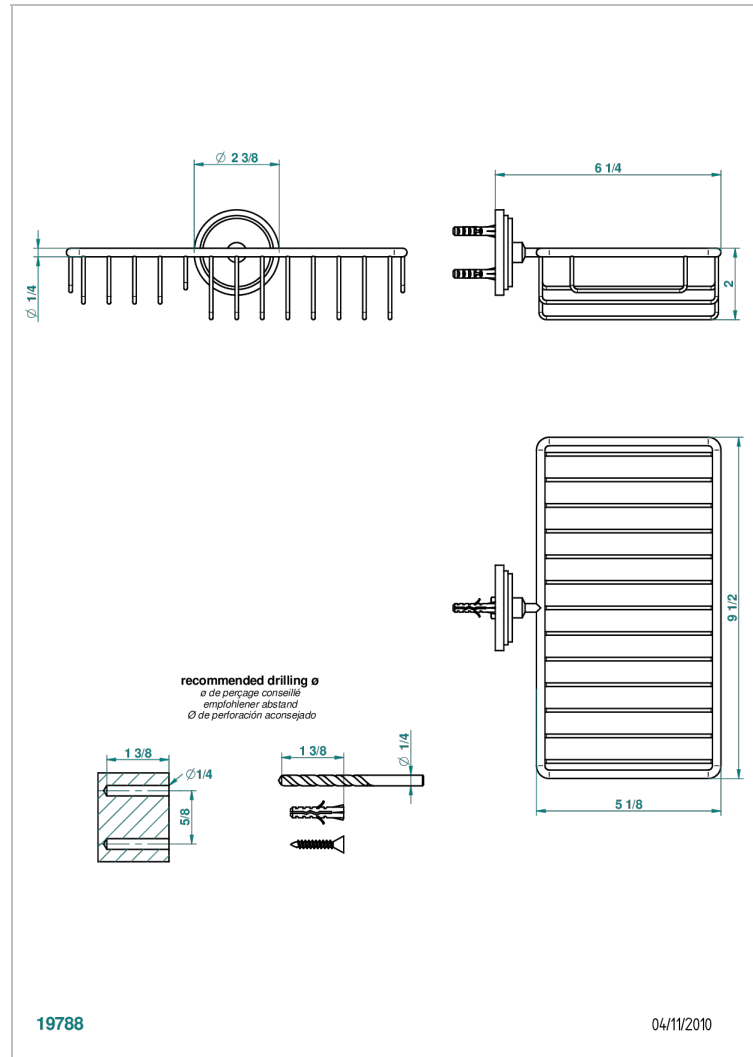

FAUBOURG METAL WITH LEVER

G2U-2620

Combined soap and sponge holder with flange, 240 x 130 mm

THG[®]
PARIS

CHARACTERISTIC

- Faubourg Metal with lever
- Combined soap and sponge holder with flange, 240 x 130 mm