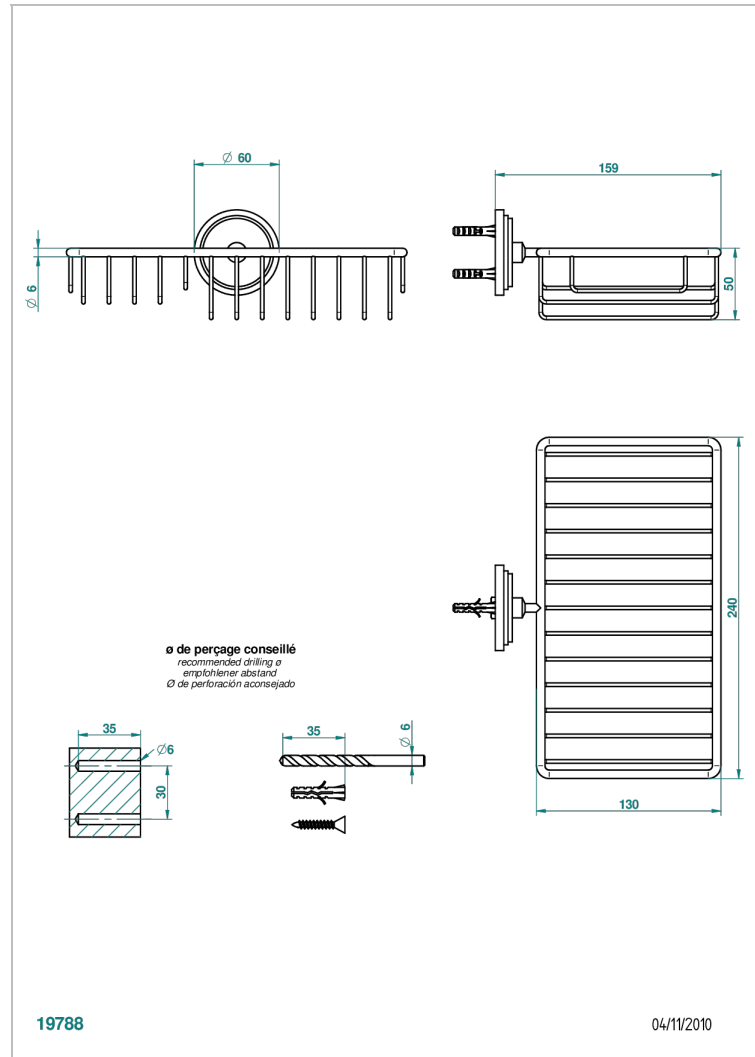

FAUBOURG METAL

G2T-2620

Soap and sponge holder, wall mounted

THG[®]
PARIS

CHARACTERISTIC

- Faubourg Metal
- Soap and sponge holder, wall mounted

AVAILABLE FINITIONS

Black ceram - D30
Blush PVD - H62
Brass color PVD - H49
Brown bronze color PVD - F33
Chrome polished - A02
Chrome polished / gold polished - G02