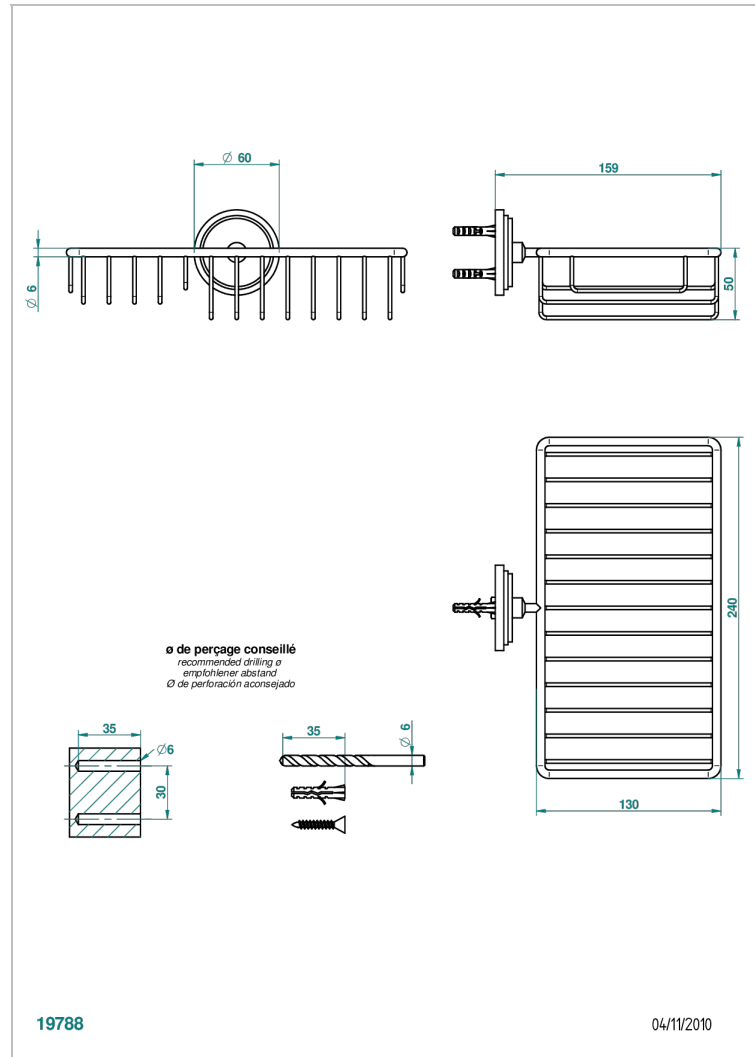

FRIVOLE WITH LEVER HANDLES

G2S-2620

Soap and sponge holder, wall mounted

THG[®]
PARIS

CHARACTERISTIC

- Frivole with lever handles
- Soap and sponge holder, wall mounted

AVAILABLE FINITIONS

Black ceram - D30
Blush PVD - H62
Brass color PVD - H49
Brown bronze color PVD - F33
Chrome polished - A02
Chrome polished / gold polished - G02

Matt nickel color PVD - H56
Nickel antique / Sovereign - H28
Nickel color PVD - H55
Nickel polished - B01
Soft gold - F30
Soft matt gold - F31

Umber PVD - H66