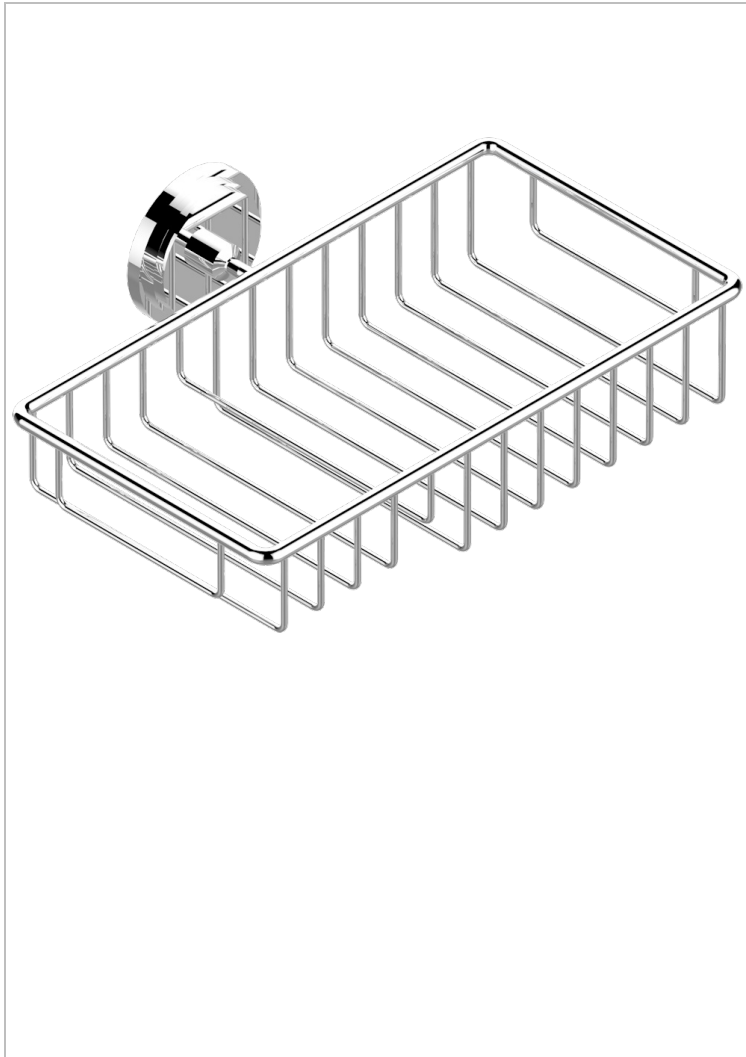

FRIVOLE WITH LEVER HANDLES

G2S-2620

Soap and sponge holder, wall mounted

THG[®]
PARIS

CHARACTERISTIC

- Frivole with lever handles
- Soap and sponge holder, wall mounted

AVAILABLE FINITIONS

Black ceram - D30
Blush PVD - H62
Brass color PVD - H49
Brown bronze color PVD - F33
Chrome polished - A02
Chrome polished / gold polished - G02

Matt nickel color PVD - H56
Nickel antique / Sovereign - H28
Nickel color PVD - H55
Nickel polished - B01
Soft gold - F30
Soft matt gold - F31

Umber PVD - H66