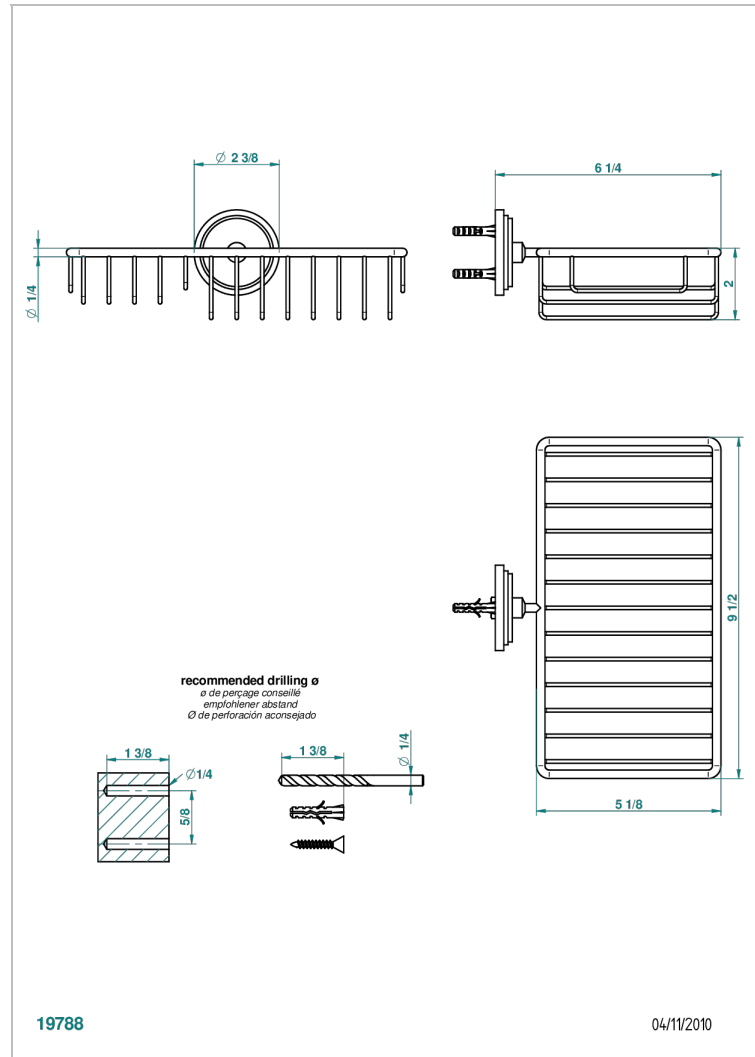

FRIVOLE WITH LEVER HANDLES

G2S-2620

Soap and sponge holder, wall mounted

THG[®]
PARIS

CHARACTERISTIC

- Frivole with lever handles
- Soap and sponge holder, wall mounted

AVAILABLE FINITIONS

Black ceram - D30
Blush PVD - H62
Brass color PVD - H49
Brown bronze color PVD - F33
Chrome polished - A02
Chrome polished / gold polished - G02

Matt nickel color PVD - H56
Nickel antique / Sovereign - H28
Nickel color PVD - H55
Nickel polished - B01
Soft gold - F30
Soft matt gold - F31

Umber PVD - H66