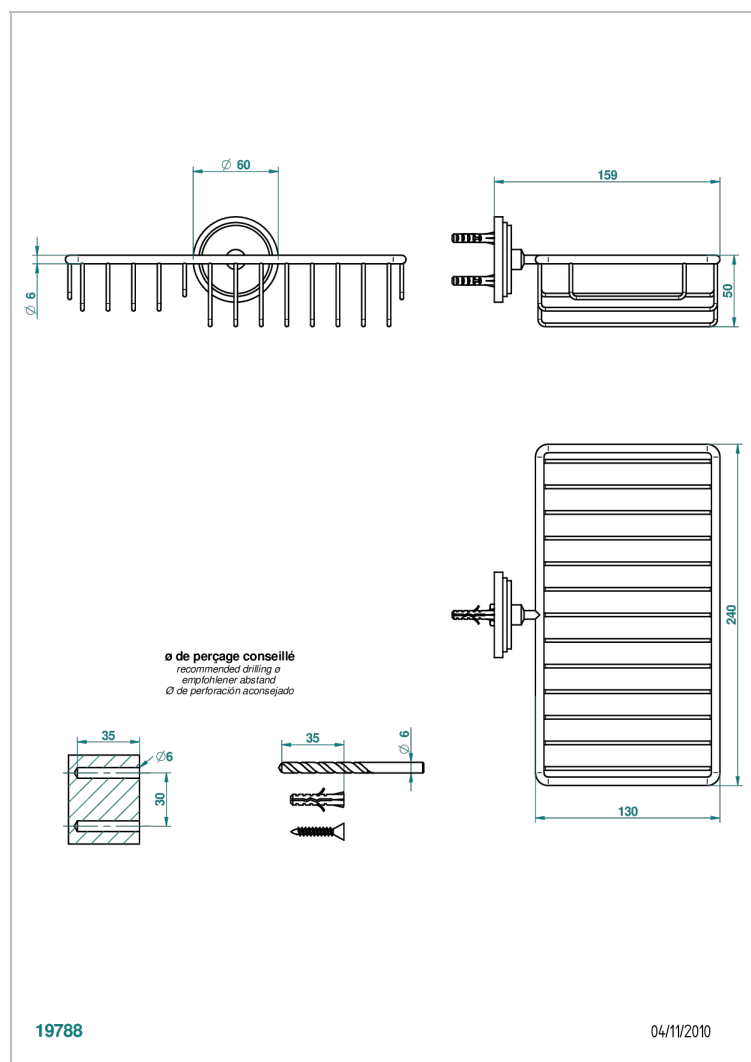

FAUBOURG BLACK PORCELAIN WITH LEVER HANDLES

G2M-2620

Soap and sponge holder, wall mounted

CHARACTERISTIC

- Faubourg Black Porcelain with lever handles
- Soap and sponge holder, wall mounted

AVAILABLE FINITIONS