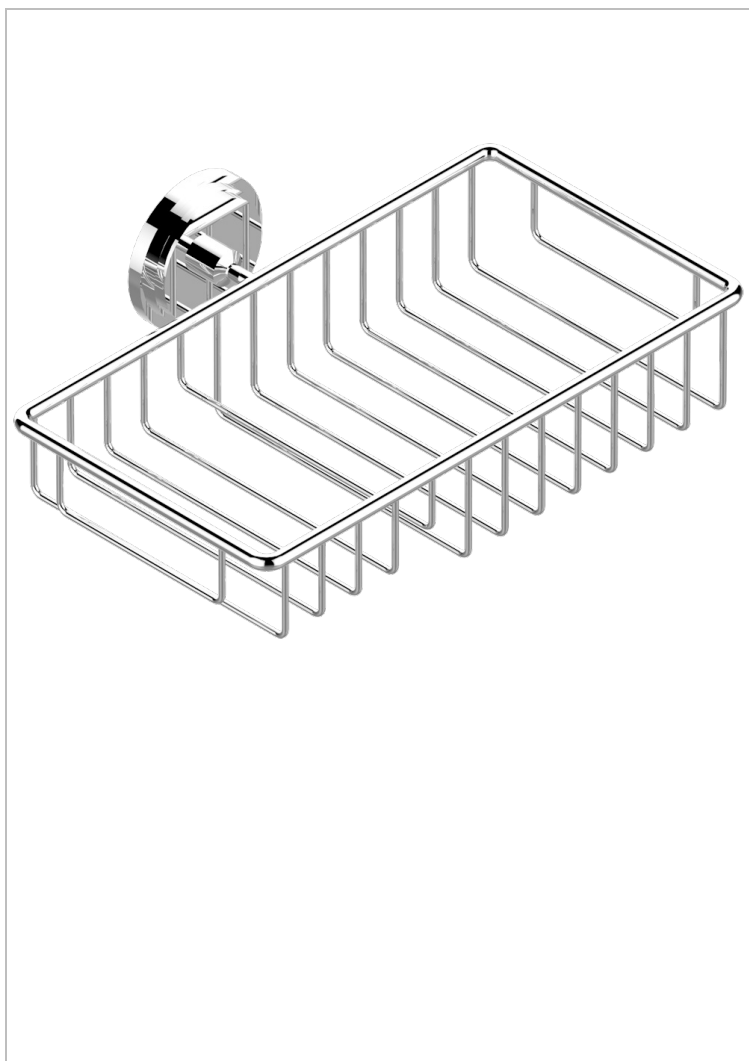

FAUBOURG BLACK PORCELAIN WITH LEVER HANDLES

G2M-2620

Soap and sponge holder, wall mounted

CHARACTERISTIC

- Faubourg Black Porcelain with lever handles
- Soap and sponge holder, wall mounted

AVAILABLE FINITIONS