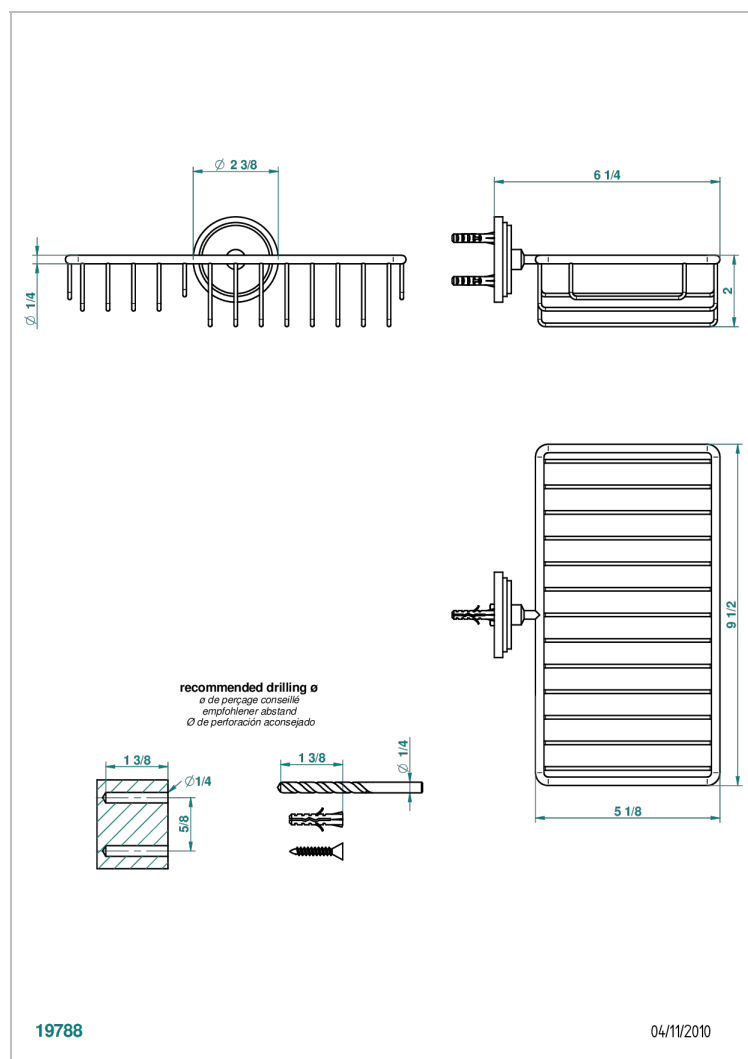

FAUBOURG BLACK PORCELAIN WITH LEVER HANDLES

G2M-2620

Soap and sponge holder, wall mounted

CHARACTERISTIC

- Faubourg Black Porcelain with lever handles
- Soap and sponge holder, wall mounted

AVAILABLE FINITIONS