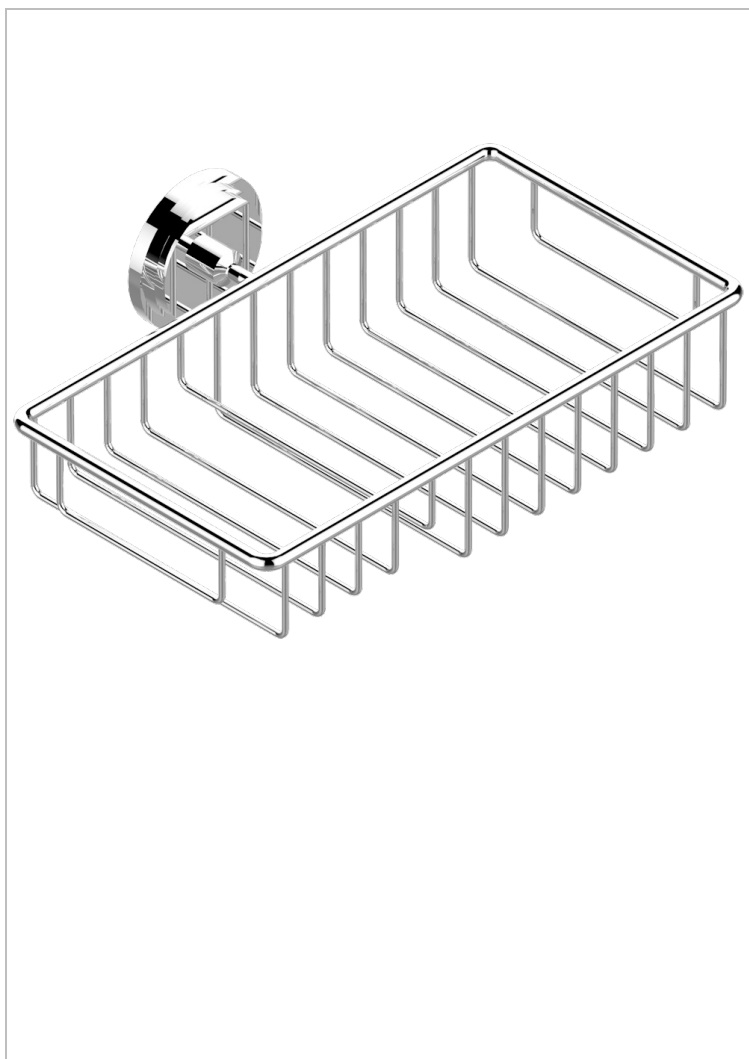

FAUBOURG BLACK PORCELAIN WITH LEVER HANDLES

G2M-2620

Soap and sponge holder, wall mounted

CHARACTERISTIC

- Faubourg Black Porcelain with lever handles
- Soap and sponge holder, wall mounted

AVAILABLE FINITIONS