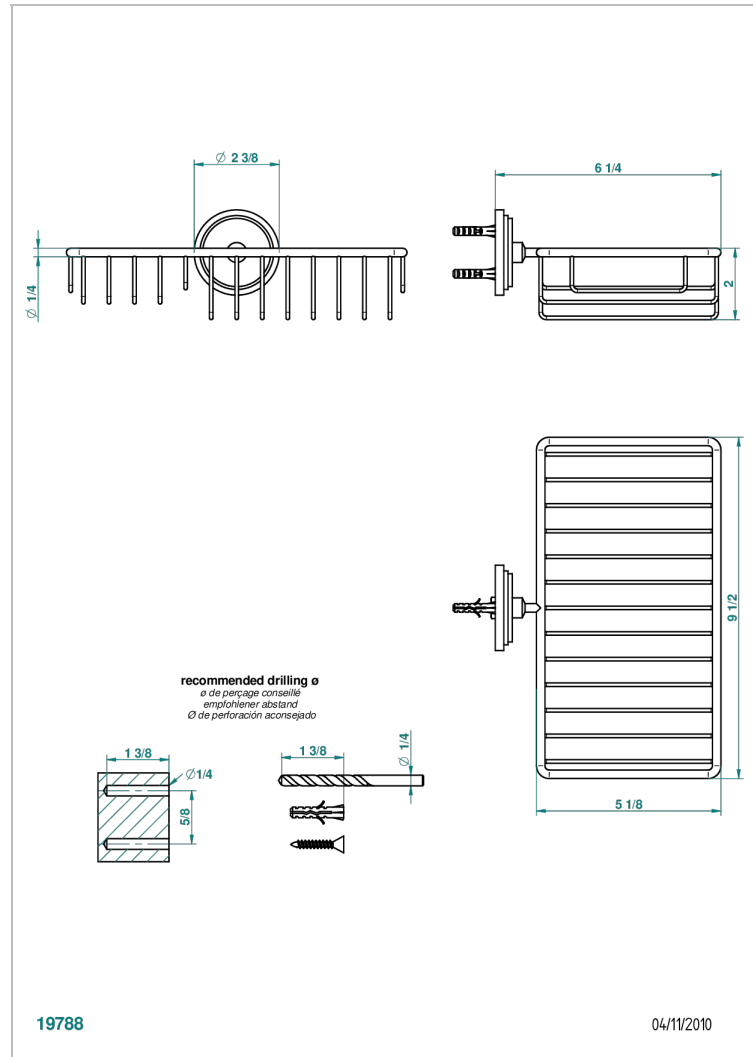

FAUBOURG BLACK PORCELAIN WITH LEVER

G2M-2620

Combined soap and sponge holder with flange, 240 x 130 mm

THG[®]
PARIS

CHARACTERISTIC

- Faubourg Black Porcelain with lever
- Combined soap and sponge holder with flange, 240 x 130 mm