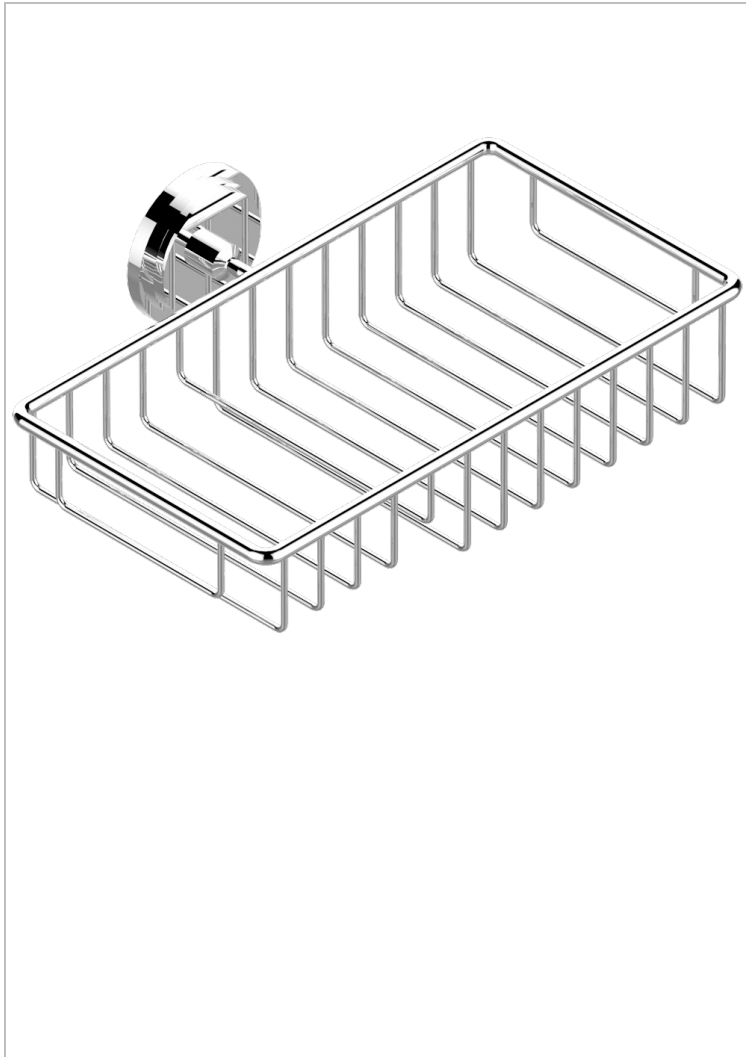

FAUBOURG BLACK PORCELAIN WITH LEVER

G2M-2620

Combined soap and sponge holder with flange, 240 x 130 mm

THG[®]
PARIS

CHARACTERISTIC

- Faubourg Black Porcelain with lever
- Combined soap and sponge holder with flange, 240 x 130 mm

AVAILABLE FINITIONS

Antique nickel - H28
Black ceram - D30
Blush PVD - H62
Brass color PVD - H49
Brown bronze color PVD - F33
Gold color PVD - H52

Graphite PVD - H64
Matt Umber PVD - H67
Matt blush PVD - H60
Matt brass color PVD - H50
Matt brown bronze color PVD - F34
Matt chrome - C02