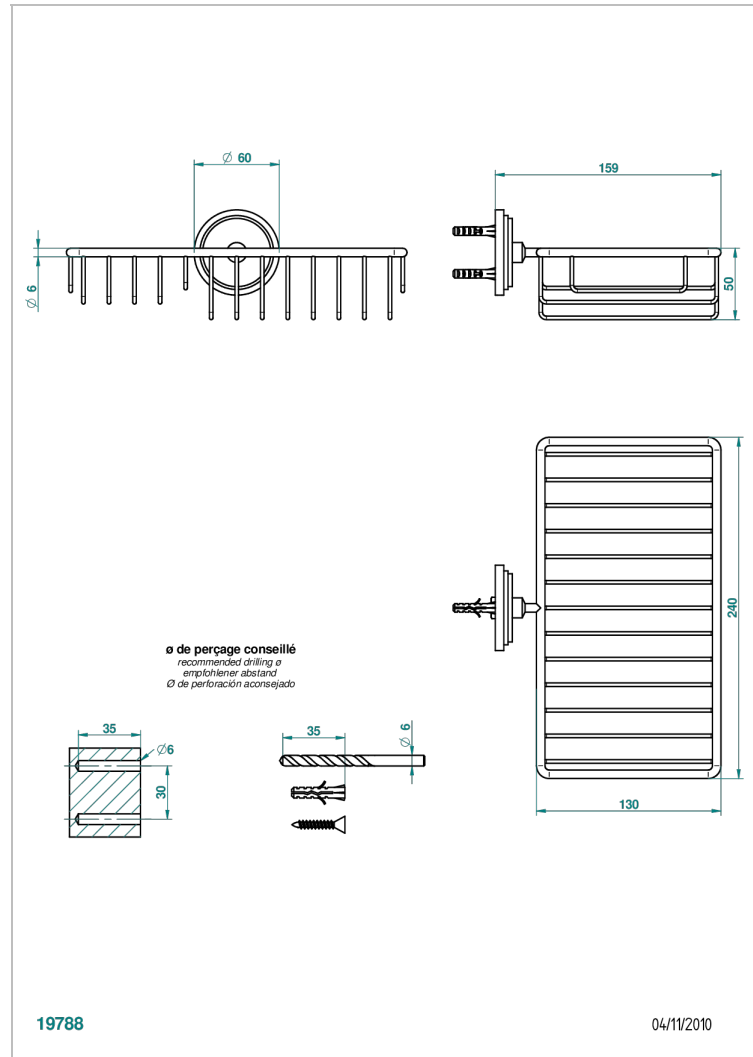

FAUBOURG BLACK PORCELAIN

G2L-2620

Soap and sponge holder, wall mounted

THG[®]
PARIS

CHARACTERISTIC

- Faubourg Black Porcelain
- Soap and sponge holder, wall mounted

AVAILABLE FINITIONS

Black ceram - D30
Blush PVD - H62
Brass color PVD - H49
Brown bronze color PVD - F33
Chrome polished - A02
Chrome polished / gold polished - G02