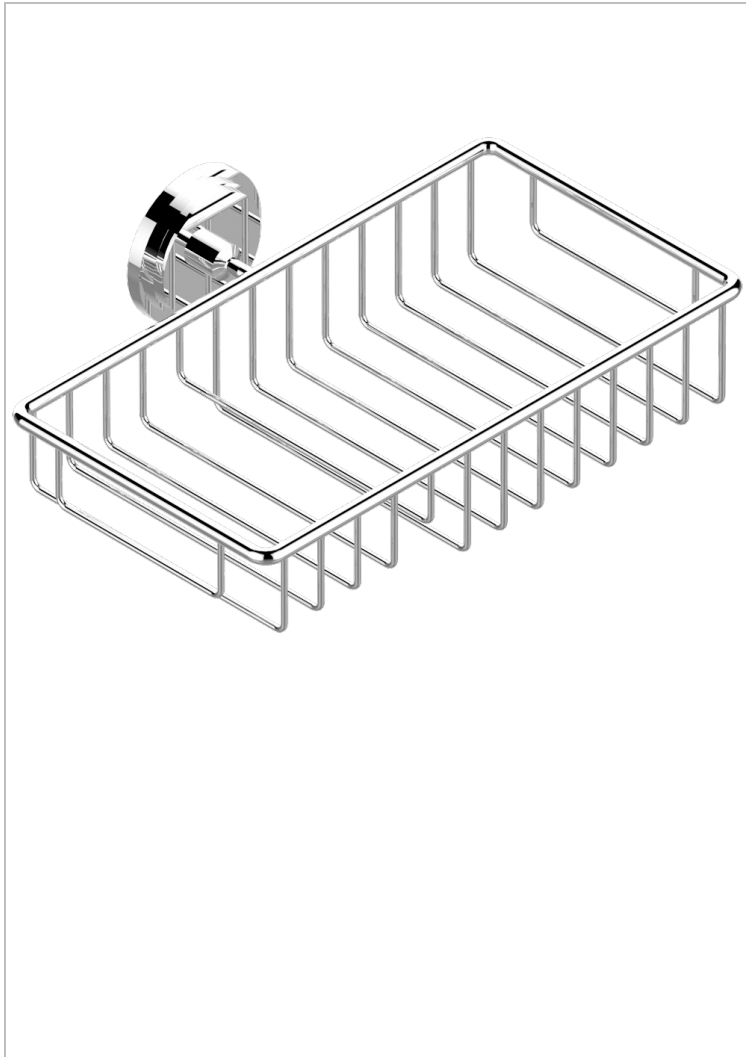

FAUBOURG BLACK PORCELAIN

G2L-2620

Soap and sponge holder, wall mounted

THG[®]
PARIS

CHARACTERISTIC

- Faubourg Black Porcelain
- Soap and sponge holder, wall mounted

AVAILABLE FINITIONS

Black ceram - D30
Blush PVD - H62
Brass color PVD - H49
Brown bronze color PVD - F33
Chrome polished - A02
Chrome polished / gold polished - G02