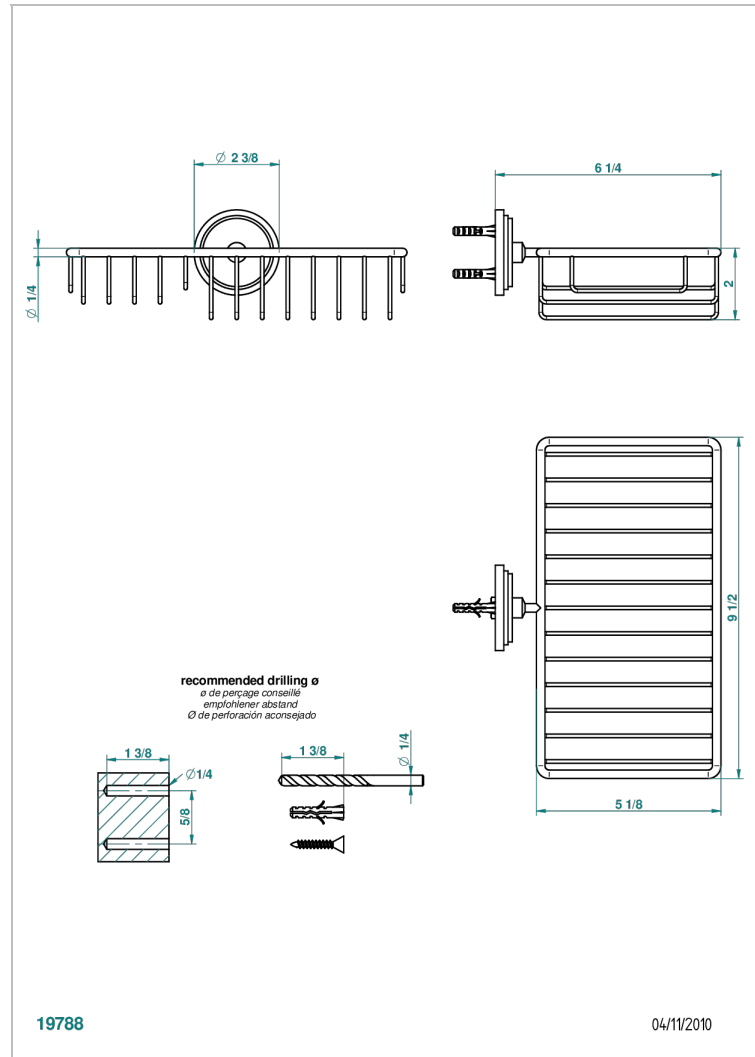

FAUBOURG BLACK PORCELAIN

G2L-2620

Soap and sponge holder, wall mounted

THG[®]
PARIS

CHARACTERISTIC

- Faubourg Black Porcelain
- Soap and sponge holder, wall mounted

AVAILABLE FINITIONS

Black ceram - D30
 Blush PVD - H62
 Brass color PVD - H49
 Brown bronze color PVD - F33
 Chrome polished - A02
 Chrome polished / gold polished - G02