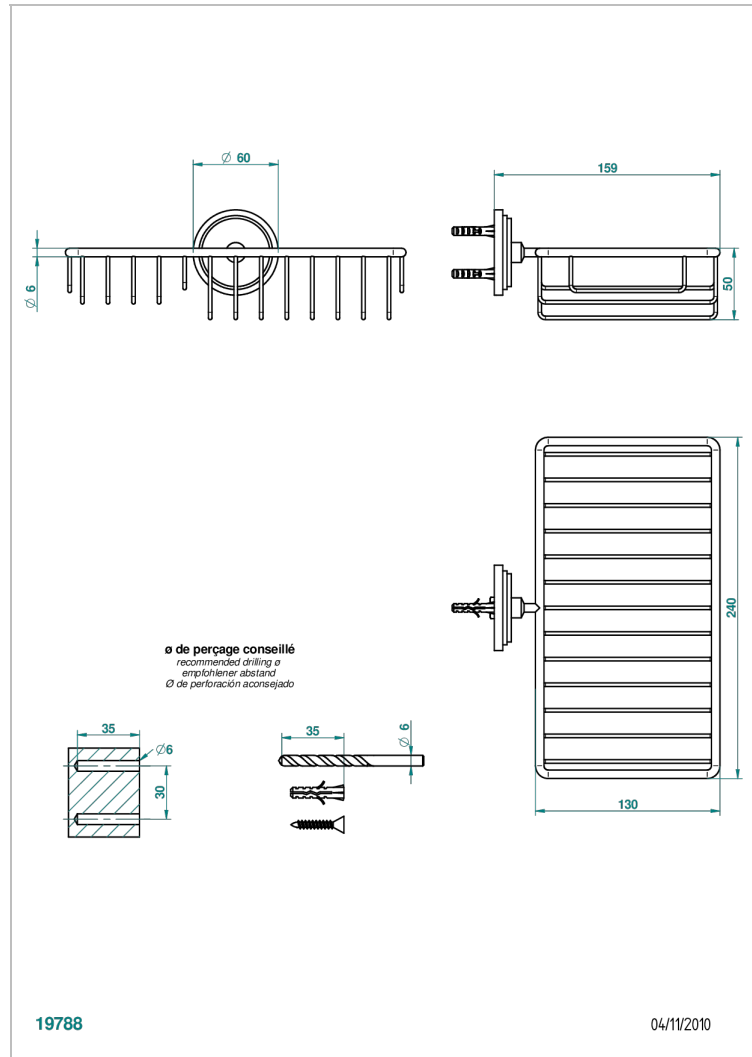

FAUBOURG BLACK PORCELAIN

G2L-2620

Combined soap and sponge holder with flange, 240 x 130 mm

THG[®]
PARIS

CHARACTERISTIC

- Faubourg Black Porcelain
- Combined soap and sponge holder with flange, 240 x 130 mm