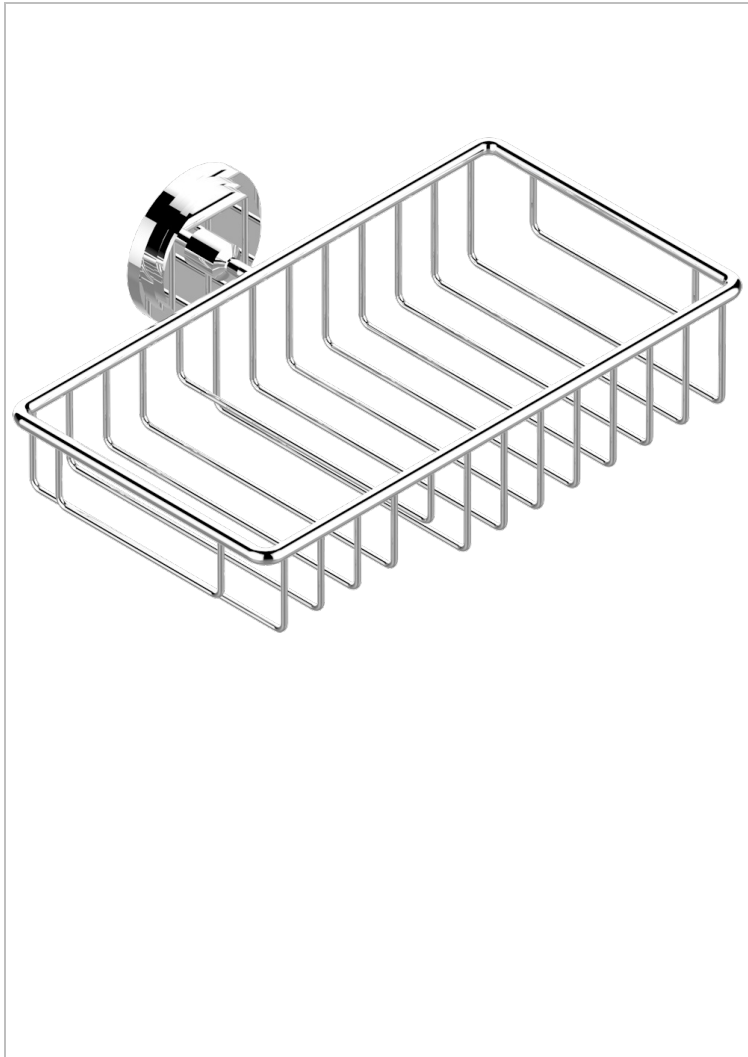

FAUBOURG BLACK PORCELAIN

G2L-2620

Combined soap and sponge holder with flange, 240 x 130 mm

THG[®]
PARIS

CHARACTERISTIC

- Faubourg Black Porcelain
- Combined soap and sponge holder with flange, 240 x 130 mm

AVAILABLE FINITIONS

Antique nickel - H28
Black ceram - D30
Blush PVD - H62
Brass color PVD - H49
Brown bronze color PVD - F33
Gold color PVD - H52

Graphite PVD - H64
Matt Umber PVD - H67
Matt blush PVD - H60
Matt brass color PVD - H50
Matt brown bronze color PVD - F34
Matt chrome - C02