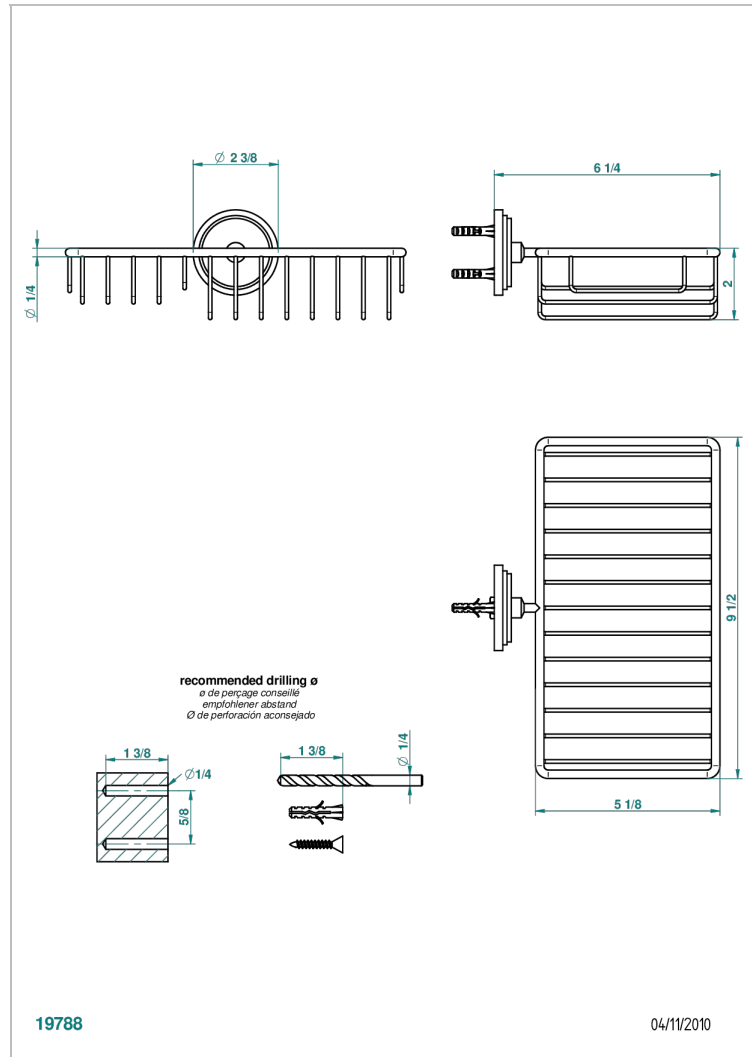

FAUBOURG BLACK PORCELAIN

G2L-2620

Combined soap and sponge holder with flange, 240 x 130 mm

THG[®]
PARIS

CHARACTERISTIC

- Faubourg Black Porcelain
- Combined soap and sponge holder with flange, 240 x 130 mm