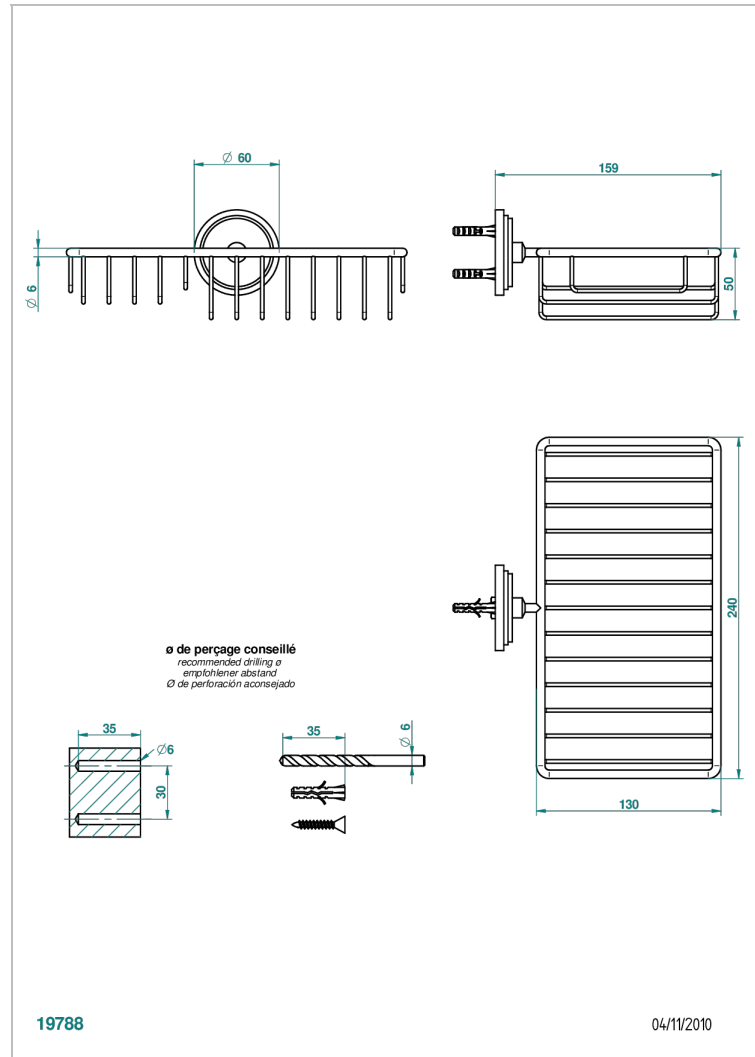

# FAUBOURG WHITE PORCELAIN

G2K-2620

Soap and sponge holder, wall mounted

THG<sup>®</sup>  
PARIS

## CHARACTERISTIC

- Faubourg White Porcelain
- Soap and sponge holder, wall mounted