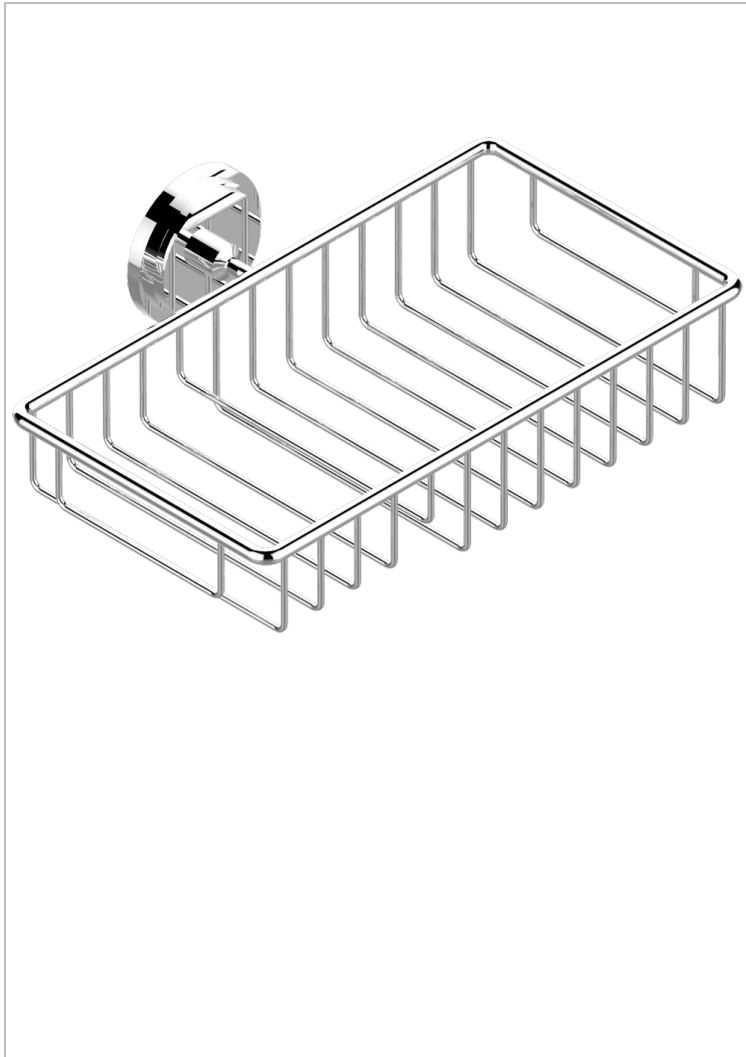

FAUBOURG WHITE PORCELAIN

G2K-2620

Soap and sponge holder, wall mounted

THG[®]
PARIS

CHARACTERISTIC

- Faubourg White Porcelain
- Soap and sponge holder, wall mounted

AVAILABLE FINITIONS

Black ceram - D30
Blush PVD - H62
Brass color PVD - H49
Brown bronze color PVD - F33
Chrome polished - A02
Chrome polished / gold polished - G02