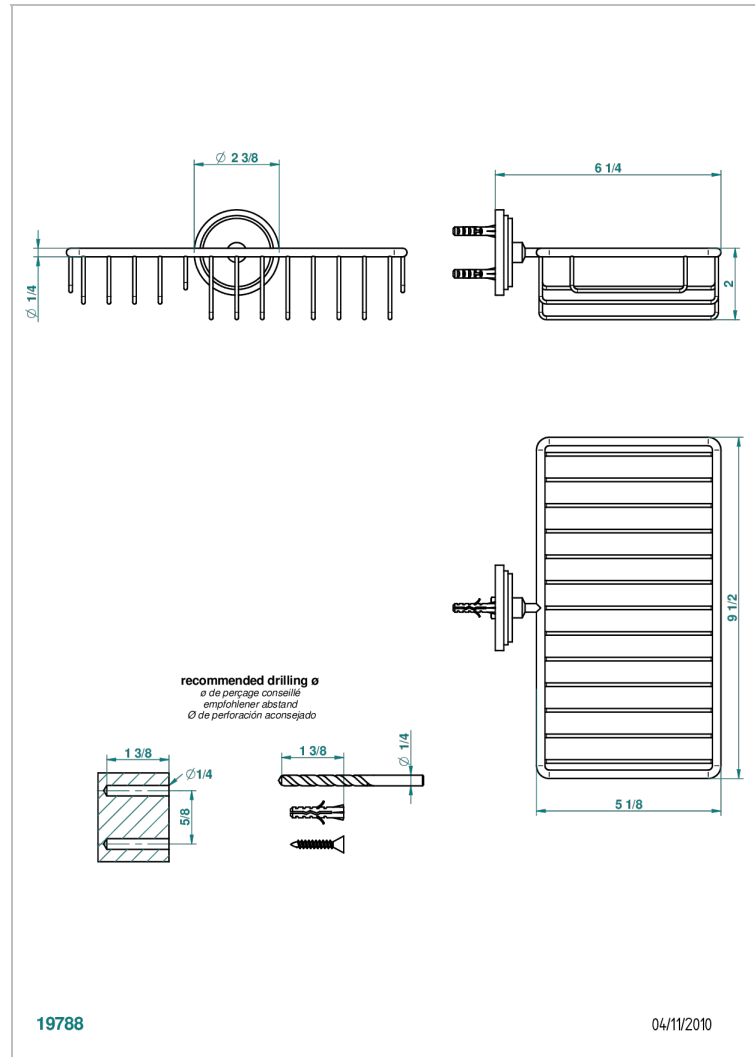

FAUBOURG WHITE PORCELAIN

G2K-2620

Soap and sponge holder, wall mounted

THG[®]
PARIS

CHARACTERISTIC

- Faubourg White Porcelain
- Soap and sponge holder, wall mounted

AVAILABLE FINITIONS

Black ceram - D30
Blush PVD - H62
Brass color PVD - H49
Brown bronze color PVD - F33
Chrome polished - A02
Chrome polished / gold polished - G02