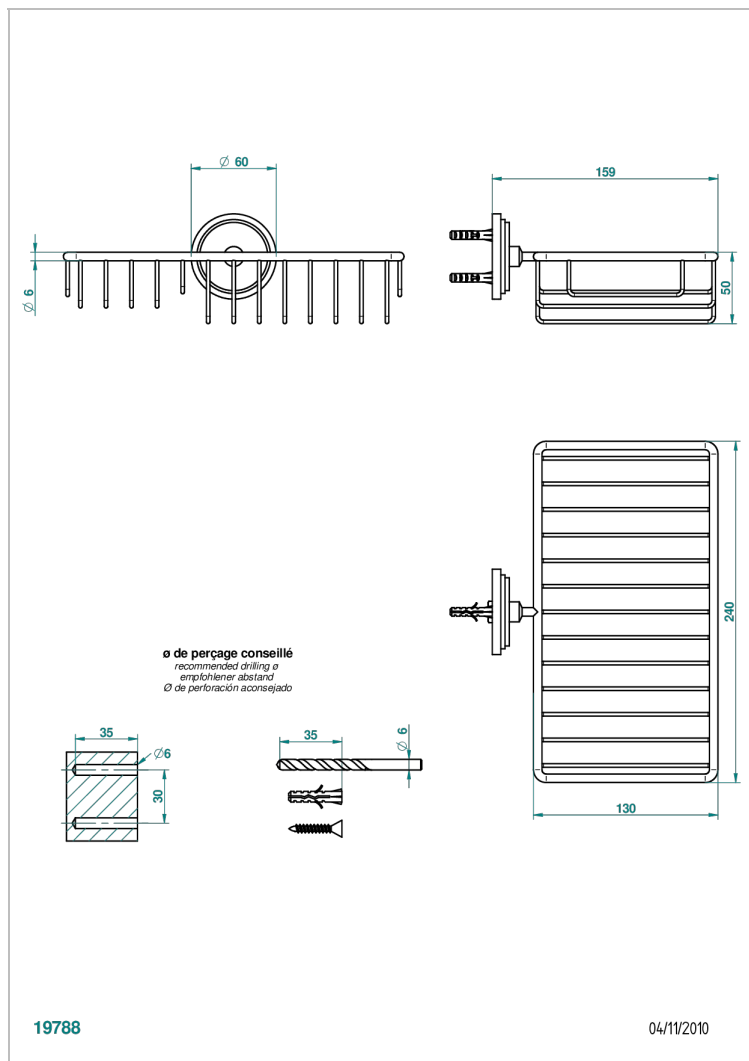

FAUBOURG WHITE PORCELAIN WITH LEVER HANDLES

G2J-2620

Soap and sponge holder, wall mounted

CHARACTERISTIC

- Faubourg White Porcelain with lever handles
- Soap and sponge holder, wall mounted

AVAILABLE FINITIONS