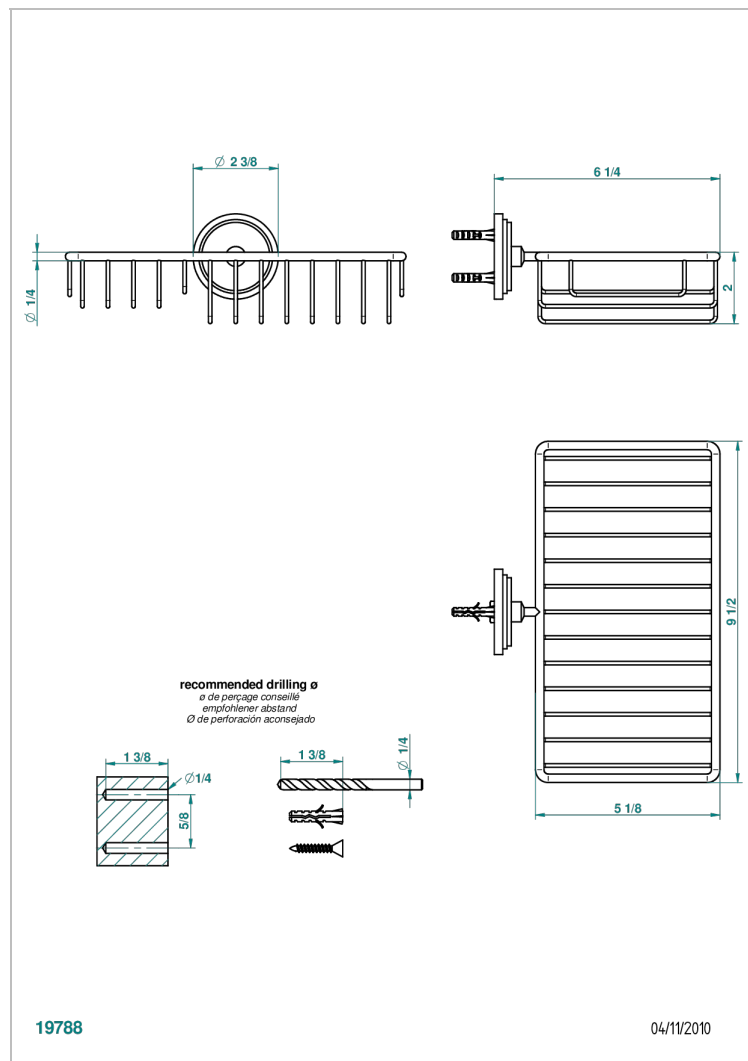

FAUBOURG WHITE PORCELAIN WITH LEVER HANDLES

G2J-2620

Soap and sponge holder, wall mounted

CHARACTERISTIC

- Faubourg White Porcelain with lever handles
- Soap and sponge holder, wall mounted

AVAILABLE FINITIONS