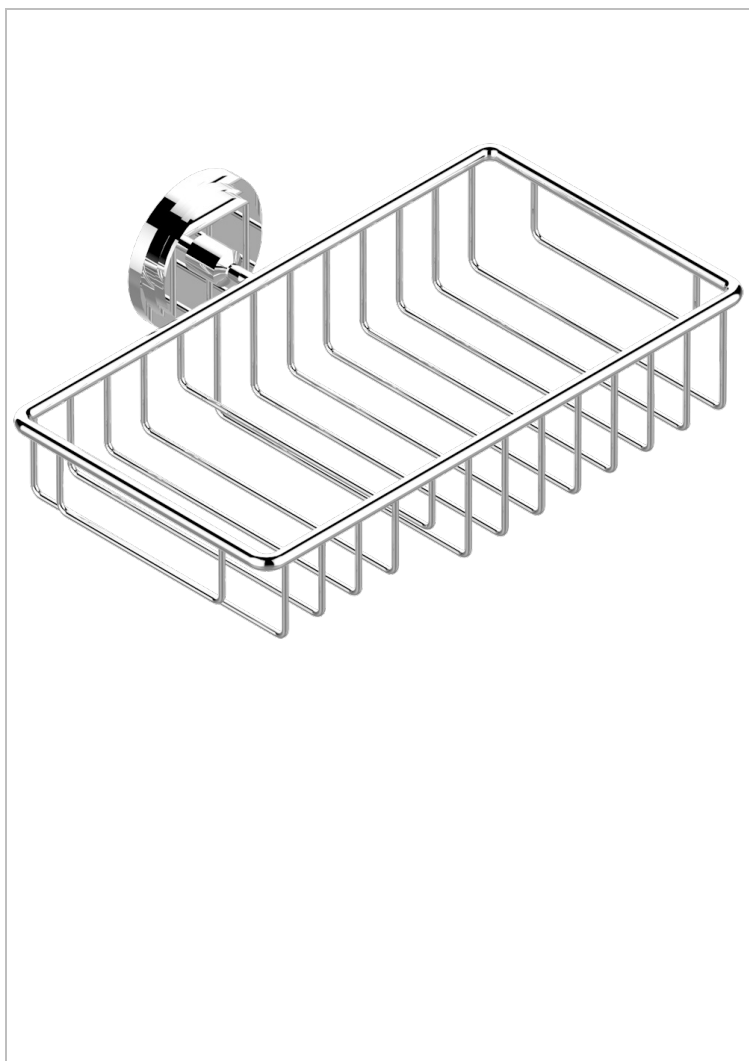

FAUBOURG WHITE PORCELAIN WITH LEVER HANDLES

G2J-2620

Soap and sponge holder, wall mounted

CHARACTERISTIC

- Faubourg White Porcelain with lever handles
- Soap and sponge holder, wall mounted

AVAILABLE FINITIONS