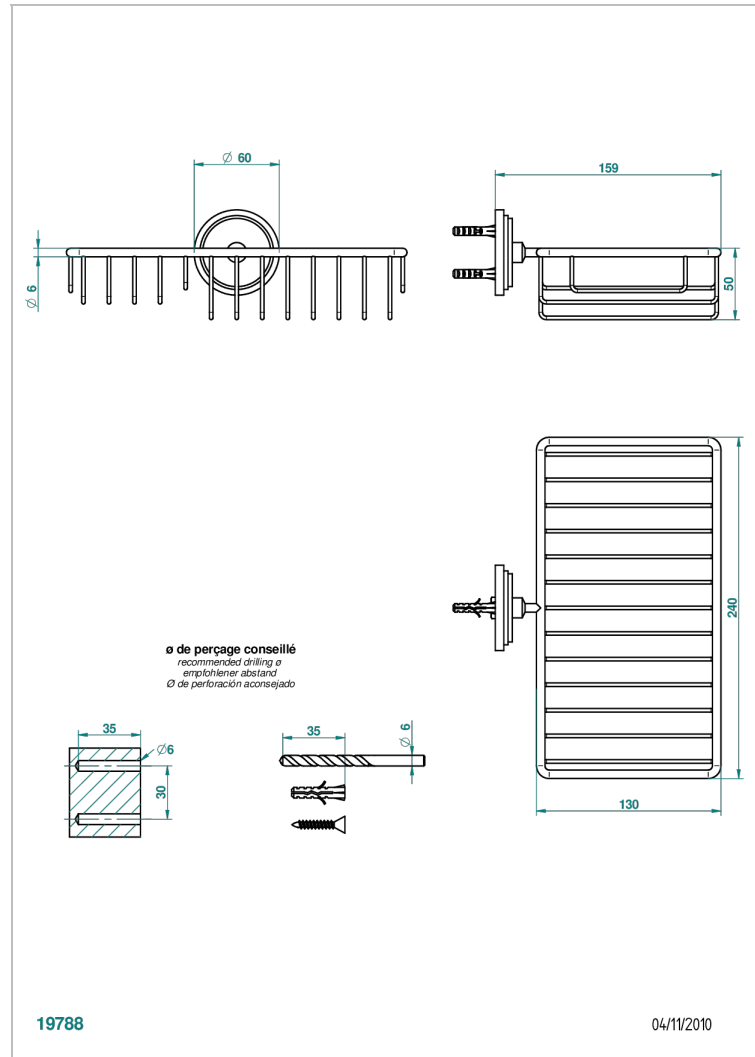

LE 9 NERO MARQUINA

G2I-2620

Soap and sponge holder, wall mounted

THG[®]
PARIS

CHARACTERISTIC

- Le 9 Nero Marquina
- Soap and sponge holder, wall mounted

AVAILABLE FINITIONS

Black ceram - D30
Blush PVD - H62
Brass color PVD - H49
Brown bronze color PVD - F33
Chrome polished - A02
Chrome polished / gold polished - G02