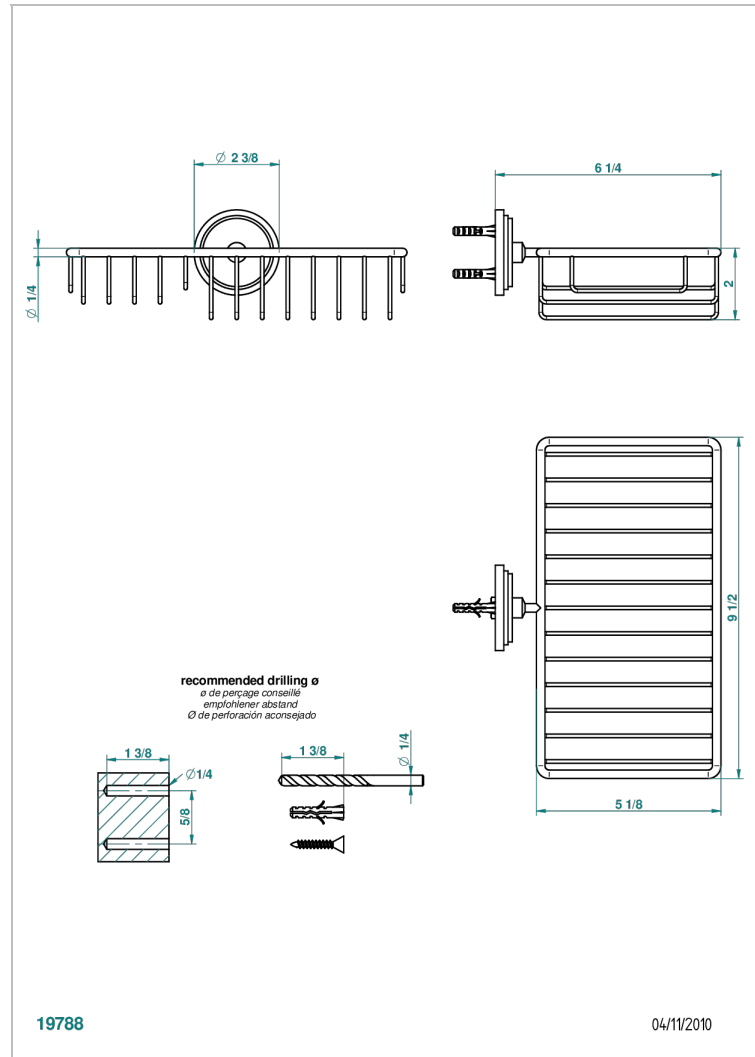

LE 9 NERO MARQUINA

G2I-2620

Soap and sponge holder, wall mounted

THG[®]
PARIS

CHARACTERISTIC

- Le 9 Nero Marquina
- Soap and sponge holder, wall mounted

AVAILABLE FINITIONS

Black ceram - D30
Blush PVD - H62
Brass color PVD - H49
Brown bronze color PVD - F33
Chrome polished - A02
Chrome polished / gold polished - G02