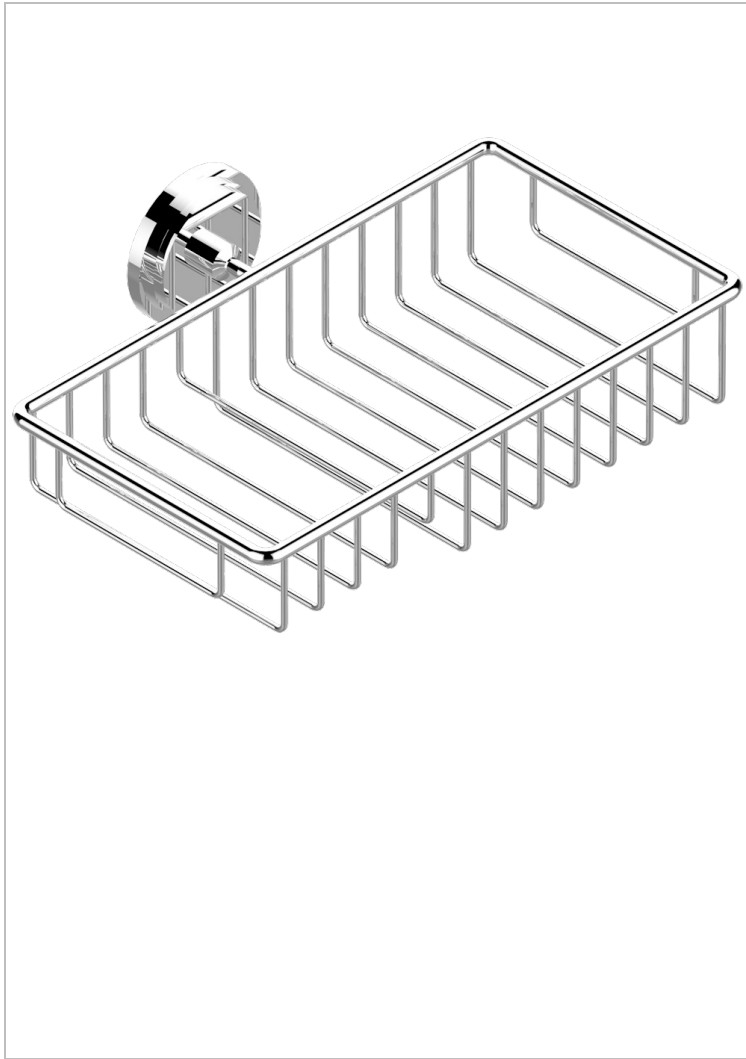

LE 9 HOWLITE

G2H-2620

Soap and sponge holder, wall mounted

THG[®]
PARIS

CHARACTERISTIC

- Le 9 Howlite
- Soap and sponge holder, wall mounted

AVAILABLE FINITIONS

Black ceram - D30
Blush PVD - H62
Brass color PVD - H49
Brown bronze color PVD - F33
Chrome polished - A02
Chrome polished / gold polished - G02