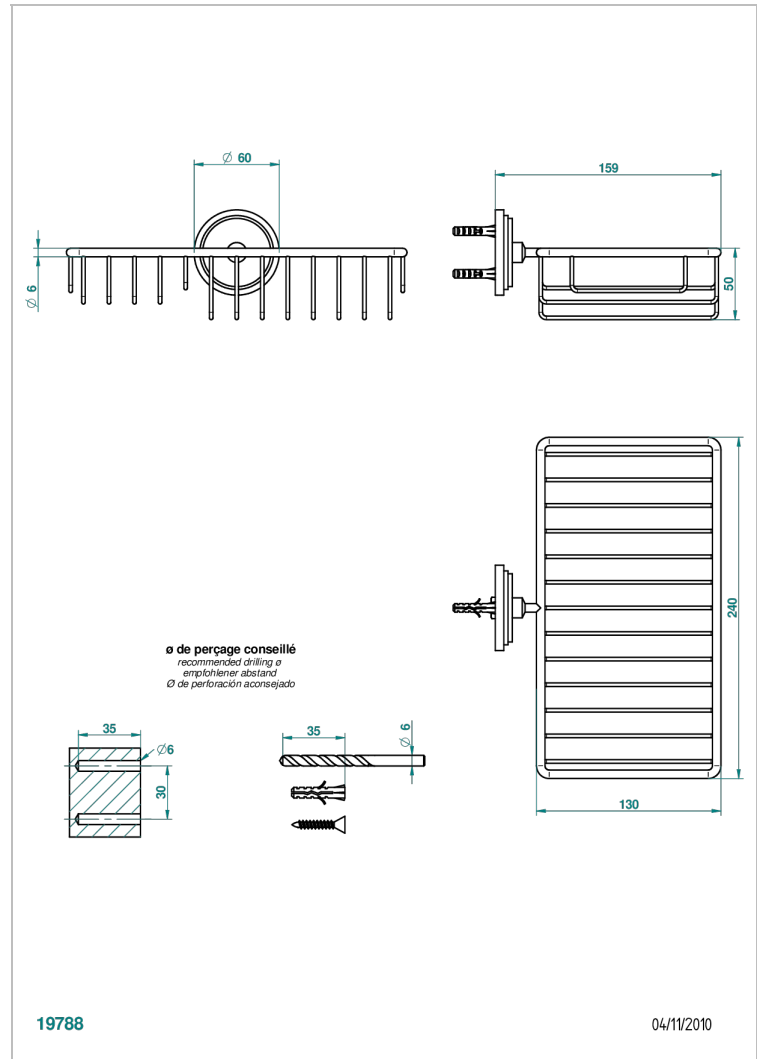

LE 9 HOWLITE

G2H-2620

Soap and sponge holder, wall mounted

THG[®]
PARIS

CHARACTERISTIC

- Le 9 Howlite
- Soap and sponge holder, wall mounted

AVAILABLE FINITIONS

Black ceram - D30
Blush PVD - H62
Brass color PVD - H49
Brown bronze color PVD - F33
Chrome polished - A02
Chrome polished / gold polished - G02