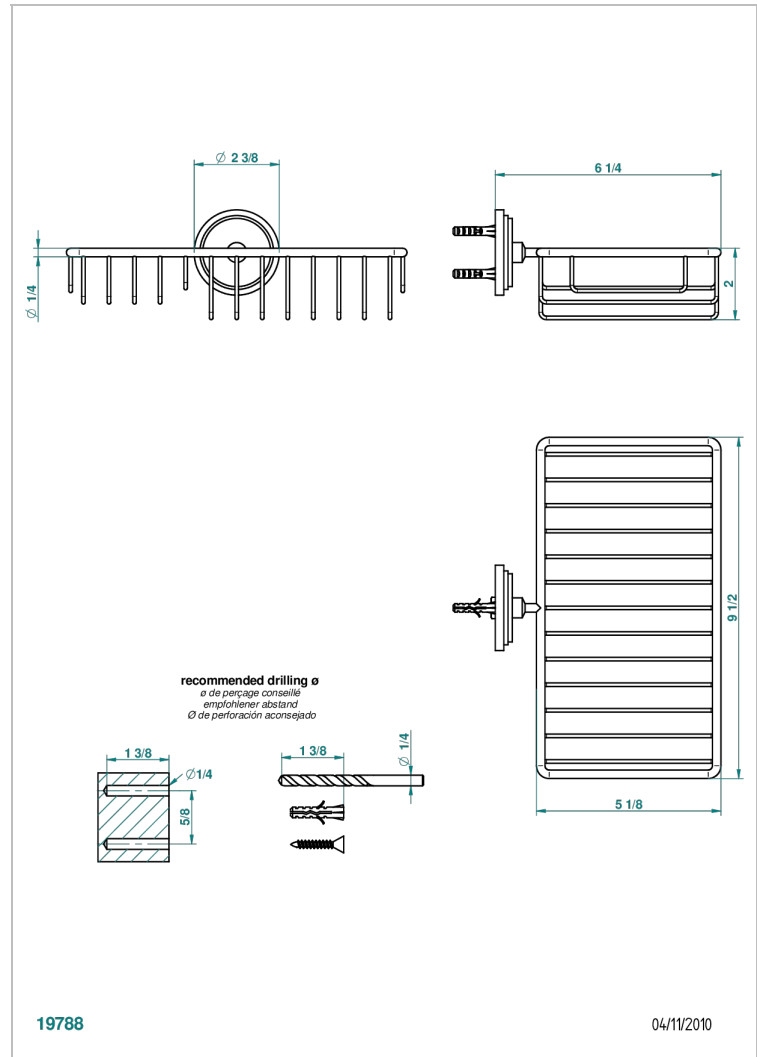

LE 9 HOWLITE

G2H-2620

Soap and sponge holder, wall mounted

THG[®]
PARIS

CHARACTERISTIC

- Le 9 Howlite
- Soap and sponge holder, wall mounted

AVAILABLE FINITIONS

Black ceram - D30
Blush PVD - H62
Brass color PVD - H49
Brown bronze color PVD - F33
Chrome polished - A02
Chrome polished / gold polished - G02