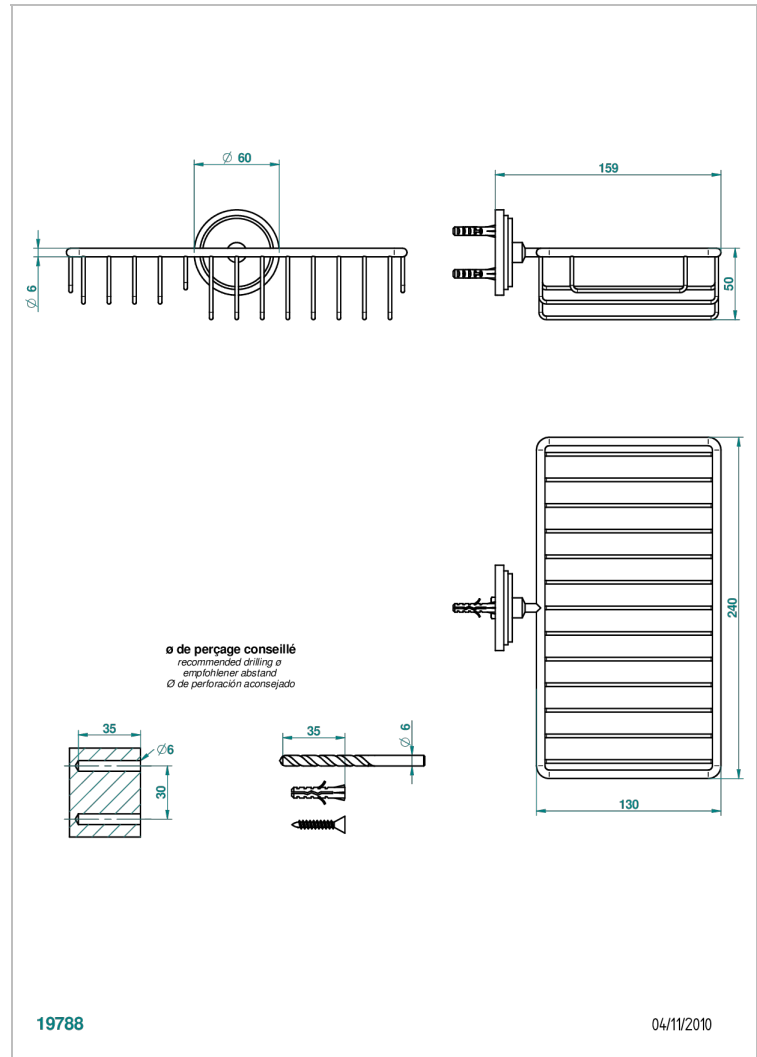

LE 9 HOWLITE

G2H-2620

Combined soap and sponge holder with flange, 240 x 130 mm

THG[®]
PARIS

CHARACTERISTIC

- Le 9 Howlite
- Combined soap and sponge holder with flange, 240 x 130 mm

AVAILABLE FINITIONS

Antique nickel - H28
Black ceram - D30
Blush PVD - H62
Brass color PVD - H49
Brown bronze color PVD - F33
Gold color PVD - H52

Nickel color PVD - H55
Polished chrome (color finish) - A02
Polished chrome / Polished gold
(color finish) - G02
Polished gold (color finish) - F01
Polished nickel - B01
Soft gold - F30

Soft matt gold - F31
Umber PVD - H66