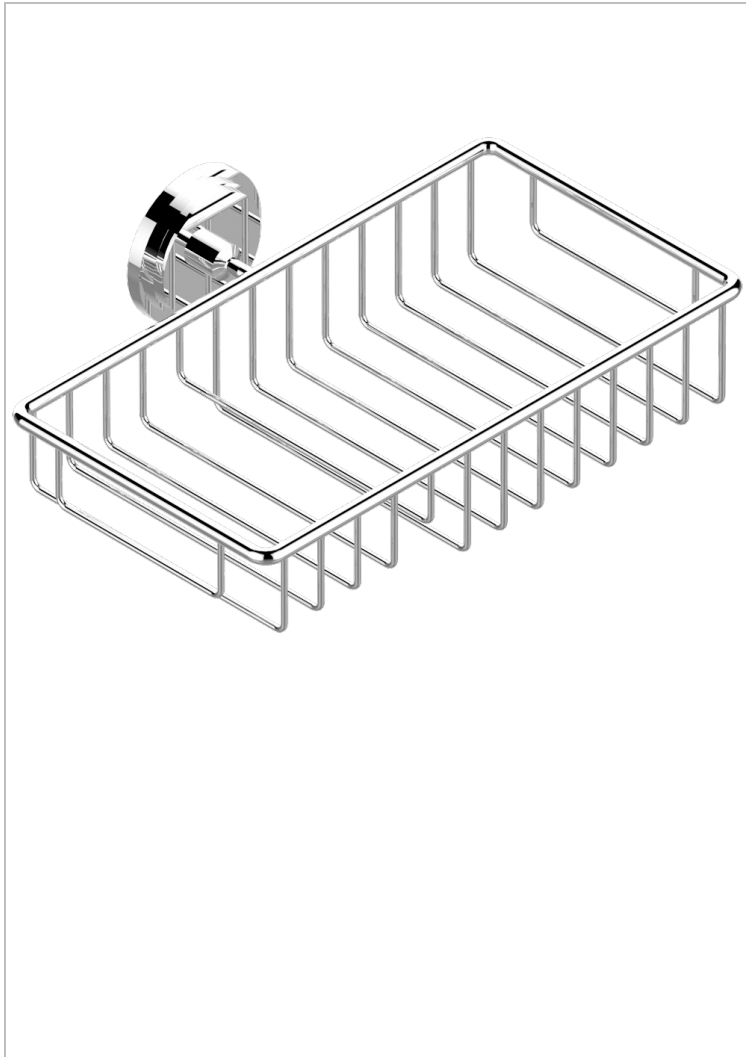

LE 9 HOWLITE

G2H-2620

Combined soap and sponge holder with flange, 240 x 130 mm

THG[®]
PARIS

CHARACTERISTIC

- Le 9 Howlite
- Combined soap and sponge holder with flange, 240 x 130 mm

AVAILABLE FINITIONS

Antique nickel - H28
Black ceram - D30
Blush PVD - H62
Brass color PVD - H49
Brown bronze color PVD - F33
Gold color PVD - H52