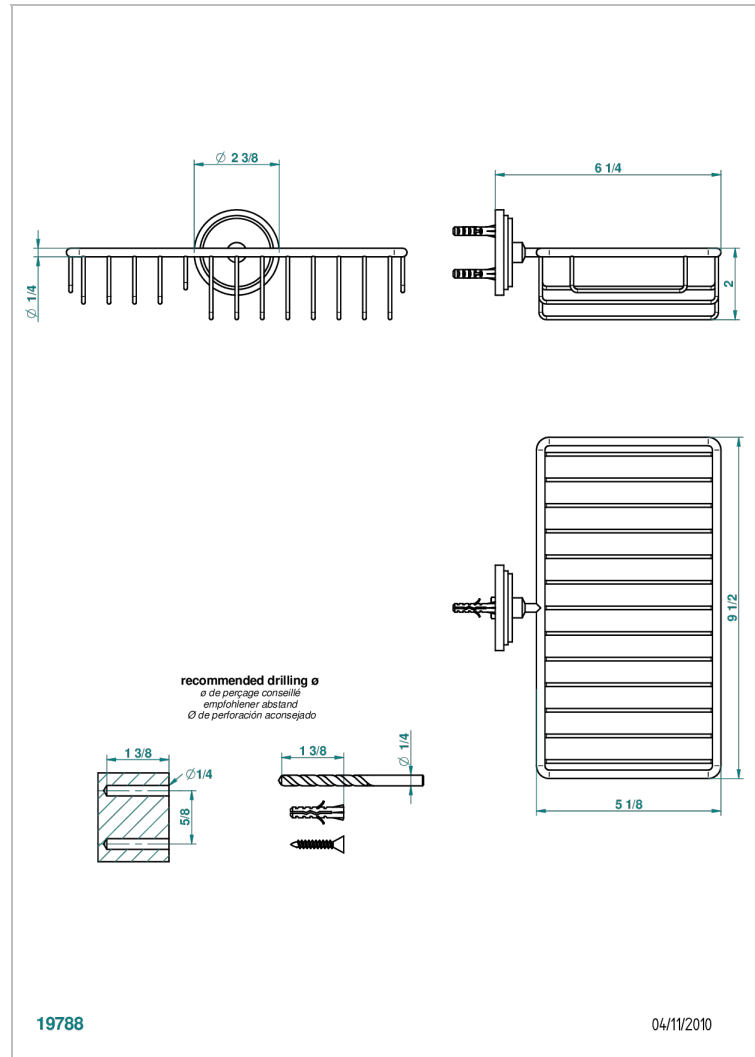

LE 9 HOWLITE

G2H-2620

Combined soap and sponge holder with flange, 240 x 130 mm

THG[®]
PARIS

CHARACTERISTIC

- Le 9 Howlite
- Combined soap and sponge holder with flange, 240 x 130 mm

AVAILABLE FINITIONS

Antique nickel - H28
Black ceram - D30
Blush PVD - H62
Brass color PVD - H49
Brown bronze color PVD - F33
Gold color PVD - H52

Nickel color PVD - H55
Polished chrome (color finish) - A02
Polished chrome / Polished gold (color finish) - G02
Polished gold (color finish) - F01
Polished nickel - B01
Soft gold - F30

Soft matt gold - F31
Umber PVD - H66