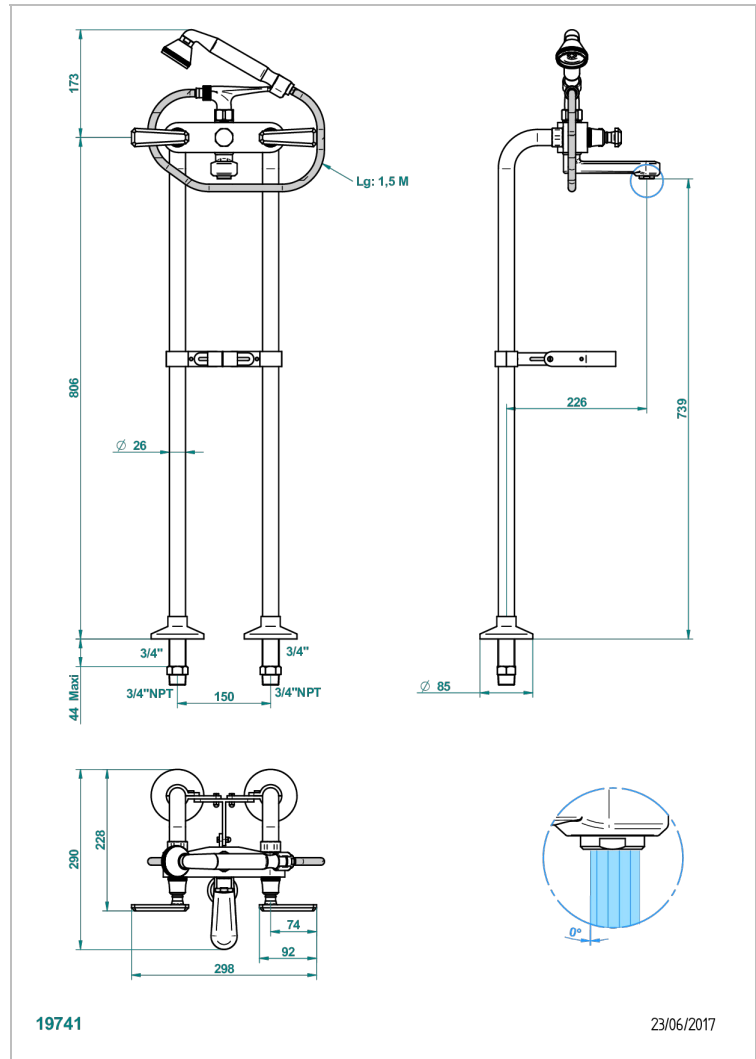

TRADITION WITH LEVER HANDLES

A58-13800/US

Exposed tub filler w/33" risers, handshower shower, overflow "t" connector

CHARACTERISTIC

- Tradition with lever handles
- Exposed tub filler w/33" risers, handshower shower, overflow "t" connector

TECHNICAL SPECS

- Recommandé : 3 bars (max. 5 bars) - Advised : 43,5 psi (max. 72 psi)
- Bec : 35 l/min à 3 bars - Douchette : 9,5 l/min à 3 bars
- Spout : 9.26 gpm at 43.5 psi - Handshower : 2.5 gpm at 43.5 psi