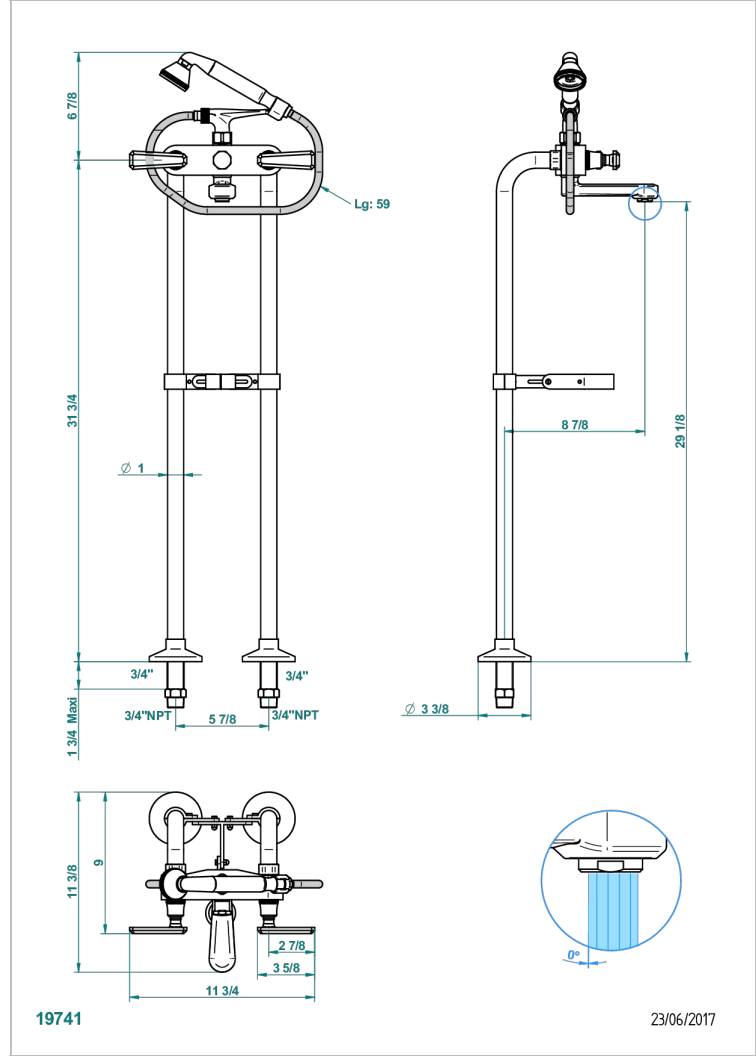

TRADITION WITH LEVER HANDLES

A58-13800/US

Exposed tub filler w/33" risers, handshower shower, overflow "t" connector

CHARACTERISTIC

- Tradition with lever handles
- Exposed tub filler w/33" risers, handshower shower, overflow "t" connector

TECHNICAL SPECS

- Recommandé : 3 bars (max. 5 bars) - Advised : 43,5 psi (max. 72 psi)
- Bec : 35 l/min à 3 bars - Douchette : 9,5 l/min à 3 bars
- Spout : 9.26 gpm at 43.5 psi - Handshower : 2.5 gpm at 43.5 psi