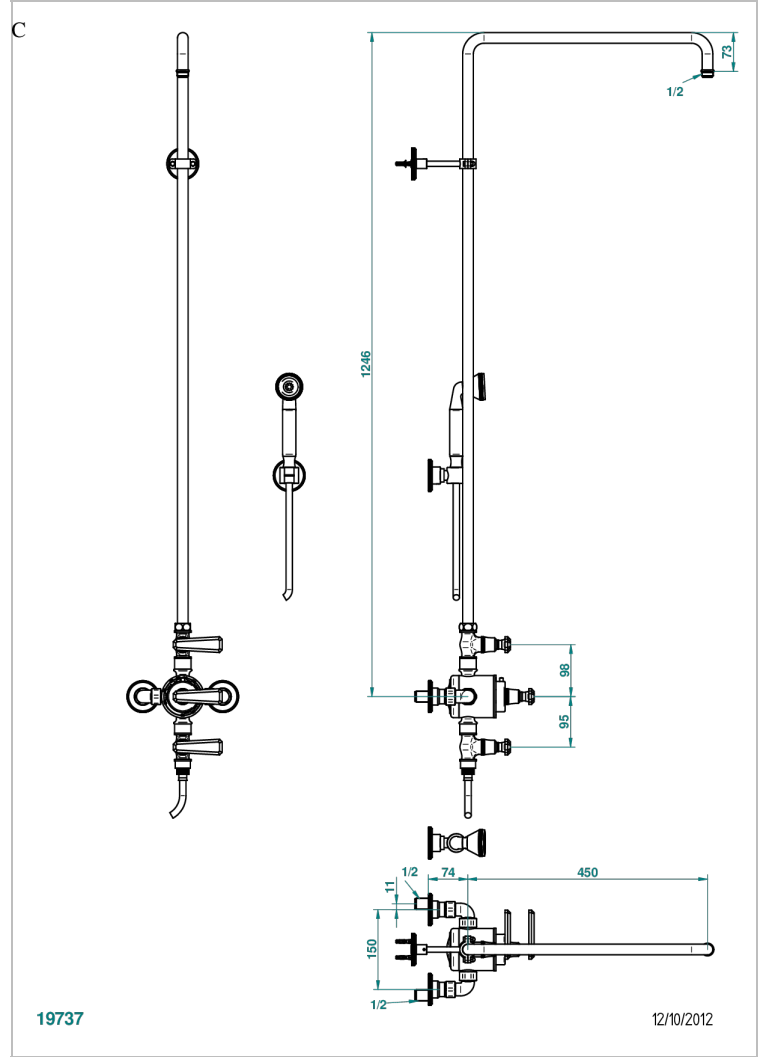

TRADITION WITH LEVER

A58-64TRCC

Wall mounted thermostatic shower mixer / shut off valves / exposed shower column / telephone shower, hose and fix hook

- 150 mm centres. (without shower head)

CHARACTERISTIC

- Tradition with lever
- Wall mounted thermostatic shower mixer / shut off valves / exposed shower column / telephone shower, hose and fix hook - 150 mm centres. (without shower head)

TECHNICAL SPECS

- Recommandé : 3 bars (max. 5 bars) - Advised : 43,5 psi (max. 72 psi)
- Douchette : 9,5 l/min à 3 bars (2.52 gpm at 43.5 psi)
- ajouter la pomme - add the showerhead

AVAILABLE FINITIONS

Antique nickel - H28
Black ceram - D30
Blush PVD - H62
Brass color PVD - H49
Brown bronze color PVD - F33
Gold color PVD - H52

Graphite PVD - H64
Lacquered light bronze - D01
Matt Umber PVD - H67
Matt blush PVD - H60
Matt brass color PVD - H50
Matt brown bronze color PVD - F34